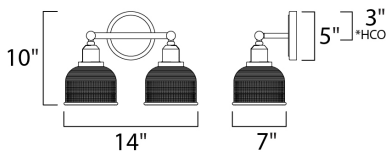

*height from center of outlet to the top of the fixture

MEASUREMENTS

DIMENSION : 14" W x 10" H x 7" Ext
 BACK PLATE : 5" W x 5" H x 3" HCO
 HANGING WEIGHT : 4.4 lb

LAMPING

INPUT VOLTAGE : 110-130V
 BULB : 2 x 60W Incandescent E26 Medium , 120W Total
 BULB INCLUDED : (Not Included)
 DIMMABLE : Yes