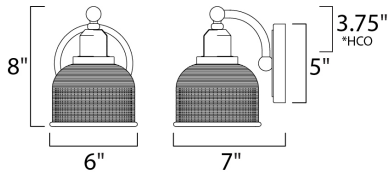

PRODUCT DESCRIPTION

Crisp and clean define this new collection with Polished Chrome frames and Clear, prismatic shades. The geometric pattern of the glass diffuses the glare while providing ample light.

MEASUREMENTS

DIMENSION : 6" W x 8" H x 7" Ext
MAX OAH : 5" W x 5" H
HANGING WEIGHT : 2.86 lb

LAMPING

INPUT VOLTAGE : 110-130V
BULB : 1 x 60W Incandescent E26 Medium , 60W Total
BULB INCLUDED : (Not Included)
DIMMABLE : Yes

FINISHES OPTION

Polished Chrome

GLASS

Clear CL

MATERIAL

Steel+Glass

RATINGS

cETLus
Damp Location

ADDITIONAL

INSTALL UP/DOWN: Up/Dn
OPERATING TEMPERATURE:
-20°C (-4°F), 40°C (104°F)

Always consult a qualified electrician before installing any lighting product.