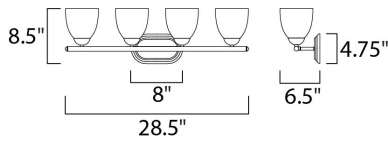

**PRODUCT DESCRIPTION**

This transitional design works in any style home. Intersecting, rectangular tubing finished in your choice of Satin Nickel or Oil Rubbed Bronze gently curves to support simple line Frost glass shades.

**MEASUREMENTS**

DIMENSION : 28.5" W x 8.5" H x 6.5" Ext  
 BACK PLATE : 8" W x 4.75" H  
 HANGING WEIGHT : 7.04 lb

**LAMPING**

INPUT VOLTAGE : 120V  
 LUMENS : 0 Rated  
 BULB : 4 x 60W Incandescent E26 Medium , 240W Total  
 BULB INCLUDED : (Not Included)  
 DIMMABLE : Yes