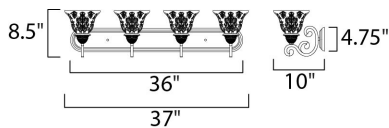

### MEASUREMENTS

DIMENSION : 37" W x 8.5" H x 10" Ext  
 BACK PLATE : 36" W x 4.63" H  
 HANGING WEIGHT : 11.22 lb