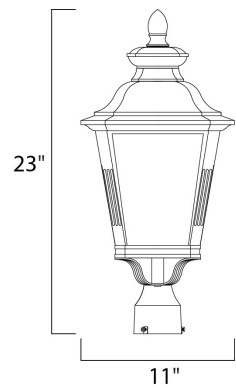

PRODUCT DESCRIPTION

Knoxville is an updated take on the traditional lantern style. Finished in Bronze and with the option of Clear or Frosted glass, our Incandescent version is sure to wow.

MEASUREMENTS

DIMENSION : 11" L x 11" W x 23" H
 HANGING WEIGHT : 6.18 lb

LAMPING

INPUT VOLTAGE : 120V
 LUMENS : 0 Rated
 BULB : 1 x 60W Incandescent E26 Medium , 60W Total
 BULB INCLUDED : (Not Included)
 DIMMABLE : Yes