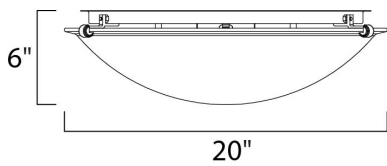

MEASUREMENTS

DIMENSION : 20" L x 20" W x 6" H
 HANGING WEIGHT : 7.76 lb

LAMPING

INPUT VOLTAGE : 120V
 LUMENS : 2,688 Rated
 BULB : 4 x 60W Incandescent E26 Medium , 240W Total
 BULB INCLUDED : (Not Included)
 DIMMABLE : Yes