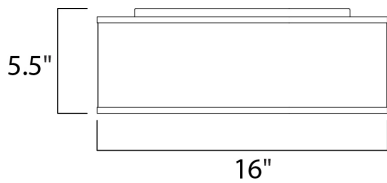

**MEASUREMENTS**

DIMENSION : 16" L x 16" W x 5.5" H  
 CANOPY : 13.75" W x 0.75" H x 13.75" L  
 HANGING WEIGHT : 5.07 lb

**LAMPING**

INPUT VOLTAGE : 120-277V  
 LUMENS : 1,260 Rated  
 BULB : 1 x 18W LED PCB Integrated , 18W Total  
 BULB INCLUDED : (Integrated)  
 DIMMABLE : Only at 120V with ELV  
 CRI : 90+ CRI  
 COLOR\_TEMP : 3000K