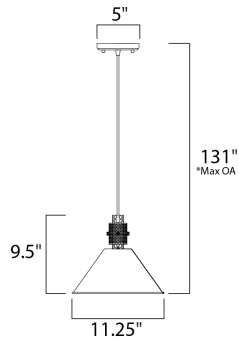

**PRODUCT DESCRIPTION**

\*max overall height

**MEASUREMENTS**

- DIMENSION : 11.25" L x 11.25" W x 9.5" H
- MAX OAH : 131" OAH
- CANOPY : 5" W x 0.75" H x 5" L
- HANGING WEIGHT : 2.42 lb

**LAMPING**

- INPUT VOLTAGE : 120V
- LUMENS : 0 Rated
- BULB : 1 x 60W Incandescent E26 Medium , 60W Total
- BULB INCLUDED : (Not Included)
- DIMMABLE : Yes

**FINISHES OPTION**

- Oil Rubbed Bronze / Weathered Wood

**MATERIAL**

Steel + Wood

**RATINGS**

cULus  
Dry Location

**ADDITIONAL**

ADJUSTABLE  
SLOPE: 120  
OPERATING TEMPERATURE:  
-20°C (-4°F), 40°C (104°F)