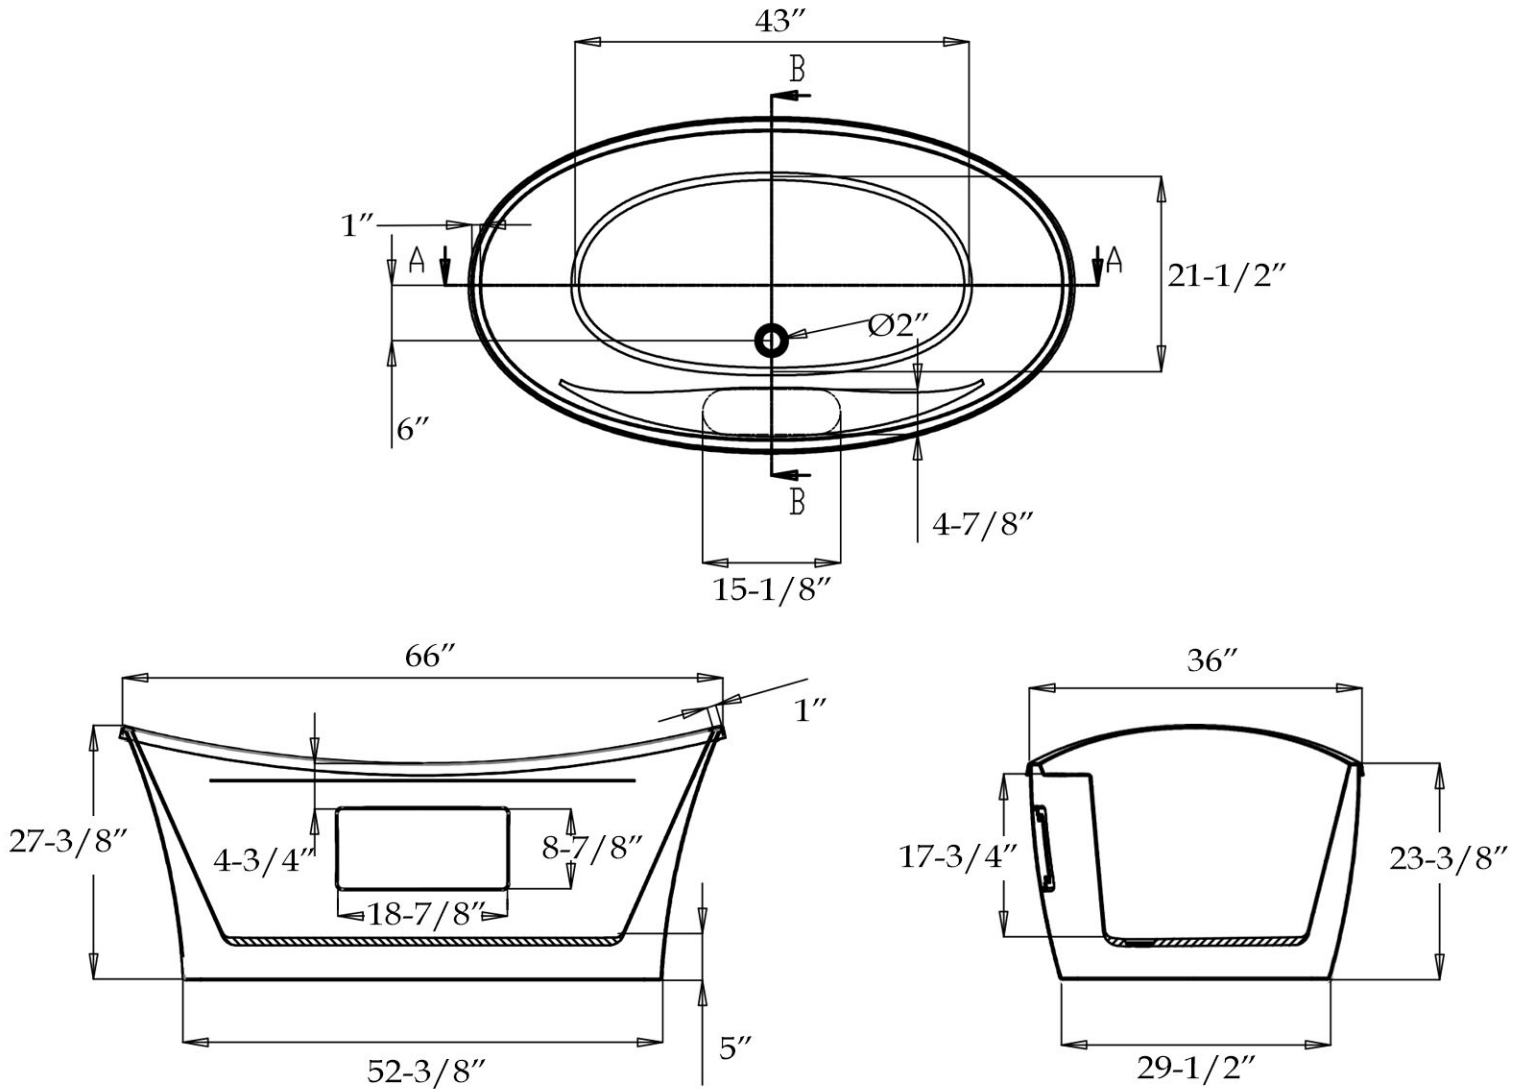

## Acrylic Contemporary Tub

Part No: 220CW

Contact Maidstone for additional information and specifications. For complete warranty information and a list of dealers visit [www.MaidstoneSupply.com](http://www.MaidstoneSupply.com). All products and specifications are subject to change without notice. Maidstone is not responsible for typographical and/or dimensional errors. Typographical errors are subject to correction.

Note: Rough-in dimensions may vary +/- 1/2" and are subject to change. No responsibility is assumed by Maidstone.