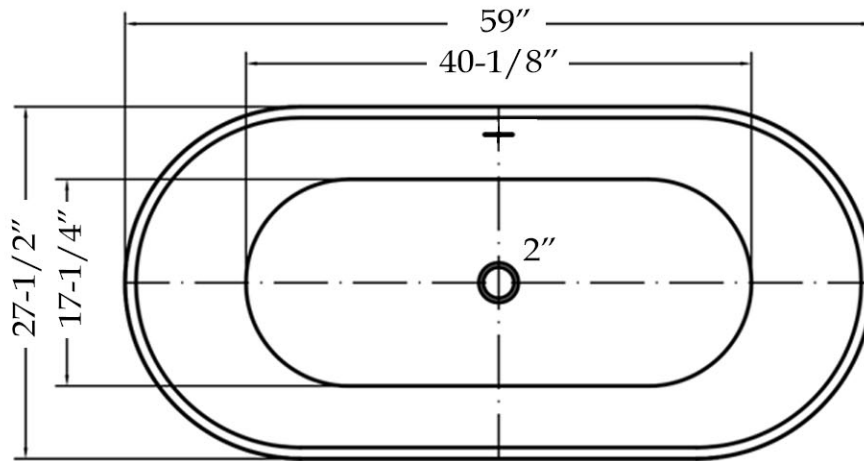

MAIDSTONE

[www.MaidstoneSupply.com](http://www.MaidstoneSupply.com)

Double End Freestanding Tub

Part No: 220AM59

Volume: 56 gal      Weight: 84 lbs

Contact Maidstone for additional information and specifications. For complete warranty information and a list of dealers visit [www.MaidstoneSupply.com](http://www.MaidstoneSupply.com). All products and specifications are subject to change without notice. Maidstone is not responsible for typographical and/or dimensional errors. Typographical errors are subject to correction.

Note: Rough-in dimensions may vary +/- 1/2" and are subject to change. No responsibility is assumed by Maidstone.