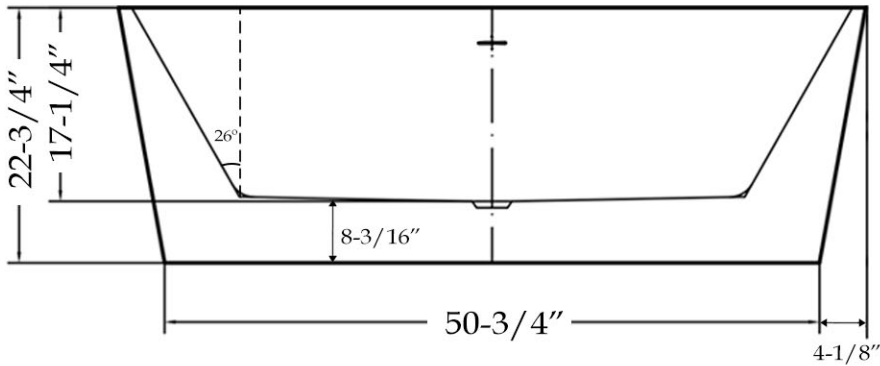

MAIDSTONE

[www.MaidstoneSupply.com](http://www.MaidstoneSupply.com)

Double End Freestanding Tub

Part No: 220AM59

Volume: 56 gal      Weight: 84 lbs

Contact Maidstone for additional information and specifications. For complete warranty information and a list of dealers visit [www.MaidstoneSupply.com](http://www.MaidstoneSupply.com). All products and specifications are subject to change without notice. Maidstone is not responsible for typographical and/or dimensional errors. Typographical errors are subject to correction.

Note: Rough-in dimensions may vary +/- 1/2" and are subject to change. No responsibility is assumed by Maidstone.