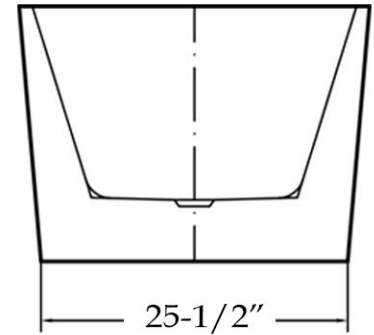

MAIDSTONE

[www.MaidstoneSupply.com](http://www.MaidstoneSupply.com)

Double End Freestanding Tub

Part No: 220AM59

Volume: 56 gal      Weight: 84 lbs

Contact Maidstone for additional information and specifications. For complete warranty information and a list of dealers visit [www.MaidstoneSupply.com](http://www.MaidstoneSupply.com). All products and specifications are subject to change without notice. Maidstone is not responsible for typographical and/or dimensional errors. Typographical errors are subject to correction.

Note: Rough-in dimensions may vary +/- 1/2" and are subject to change. No responsibility is assumed by Maidstone.