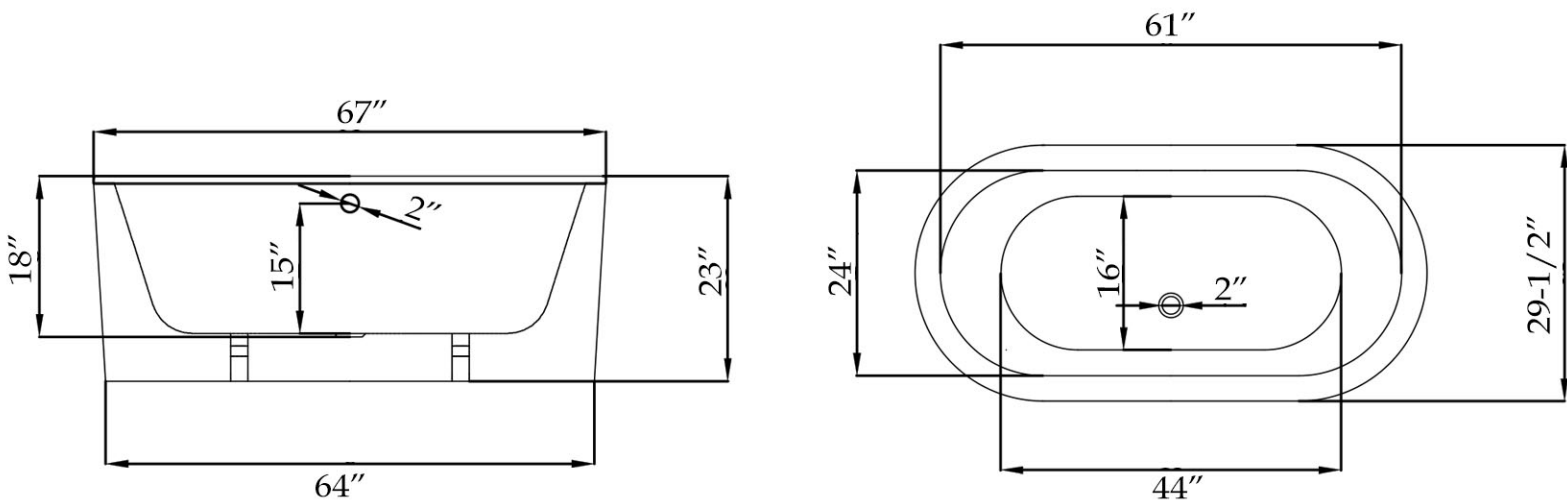

MAIDSTONE

www.MaidstoneSupply.com

Steel Skirted Tub

Part No:2201FN-67

Volume: 58 gal Weight: 380 lbs Water Depth: 15"

Contact Maidstone for additional information and specifications. For complete warranty information and a list of dealers visit www.MaidstoneSupply.com. All products and specifications are subject to change without notice. Maidstone is not responsible for typographical and/or dimensional errors. Typographical errors are subject to correction.

Note: Rough-in dimensions may vary +/- 1/2" and are subject to change. No responsibility is assumed by Maidstone.