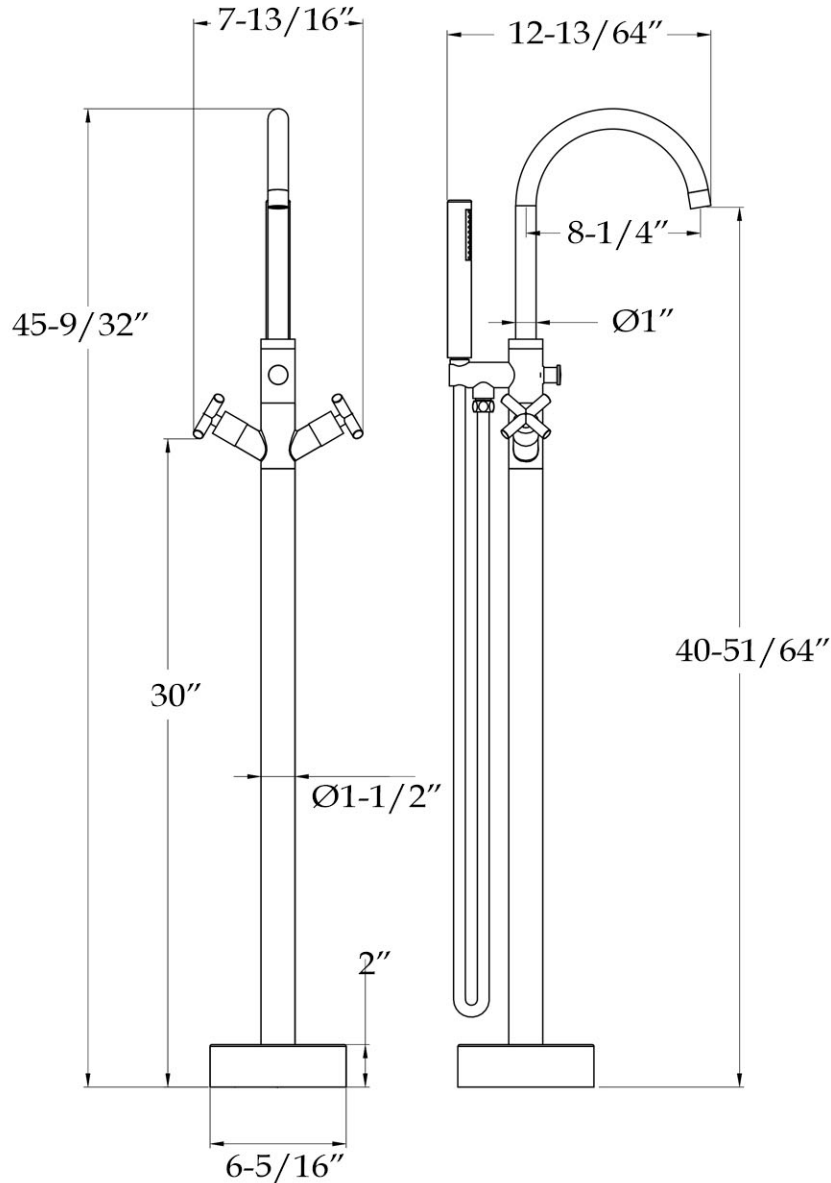

MAIDSTONE

www.MaidstoneSupply.com

Contemporary Faucet

Part No: 121-CGSF11

Contact Maidstone for additional information and specifications. For complete warranty information and a list of dealers visit www.MaidstoneSupply.com. All products and specifications are subject to change without notice. Maidstone is not responsible for typographical and/or dimensional errors. Typographical errors are subject to correction.

Note: Rough-in dimensions may vary +/- 1/2" and are subject to change. No responsibility is assumed by Maidstone.