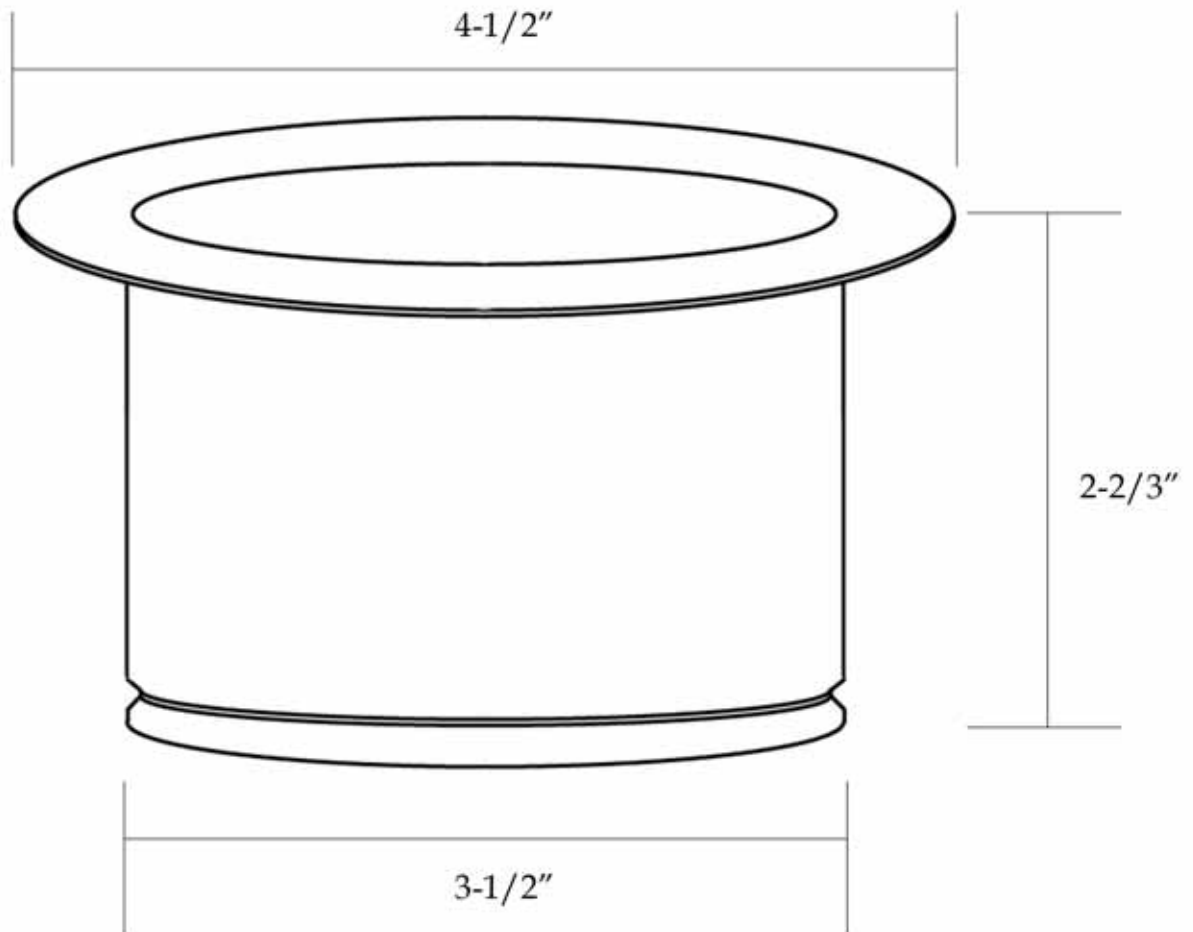

MAIDSTONE

www.MaidstoneSupply.com

Extended Waste Disposer Flange

Part No:249-GDF

Contact Maidstone for additional information and specifications. For complete warranty information and a list of dealers visit www.MaidstoneSupply.com. All products and specifications are subject to change without notice. Maidstone is not responsible for typographical and/or dimensional errors. Typographical errors are subject to correction.

Note: Rough-in dimensions may vary +/- 1/2" and are subject to change. No responsibility is assumed by Maidstone.