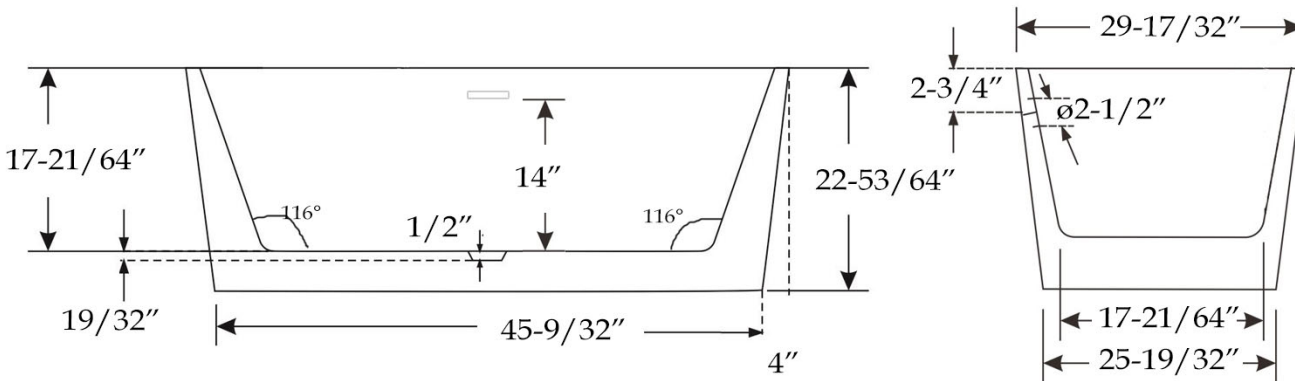

MAIDSTONE

www.MaidstoneSupply.com

Acrylic Contemporary Tub

Part No: 2209

Volume: 40 gal Weight: 75 lbs

Contact Maidstone for additional information and specifications. For complete warranty information and a list of dealers visit www.MaidstoneSupply.com. All products and specifications are subject to change without notice. Maidstone is not responsible for typographical and/or dimensional errors. Typographical errors are subject to correction.

Note: Rough-in dimensions may vary +/- 1/2" and are subject to change. No responsibility is assumed by Maidstone.