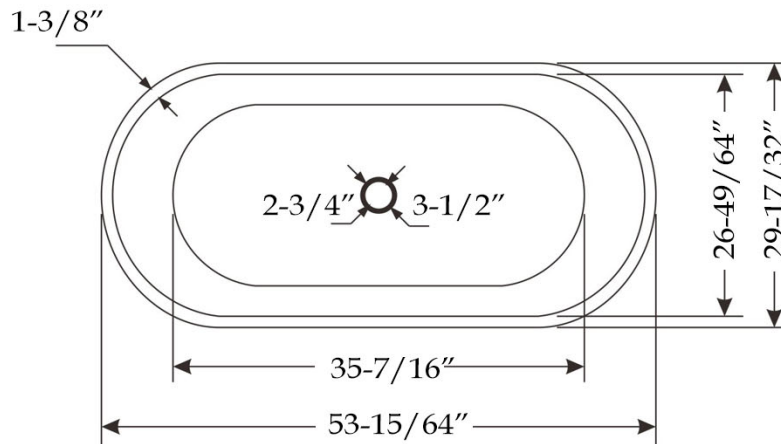

MAIDSTONE

www.MaidstoneSupply.com

Acrylic Contemporary Tub

Part No: 2209

Volume: 40 gal Weight: 75 lbs

Contact Maidstone for additional information and specifications. For complete warranty information and a list of dealers visit www.MaidstoneSupply.com. All products and specifications are subject to change without notice. Maidstone is not responsible for typographical and/or dimensional errors. Typographical errors are subject to correction.

Note: Rough-in dimensions may vary +/- 1/2" and are subject to change. No responsibility is assumed by Maidstone.