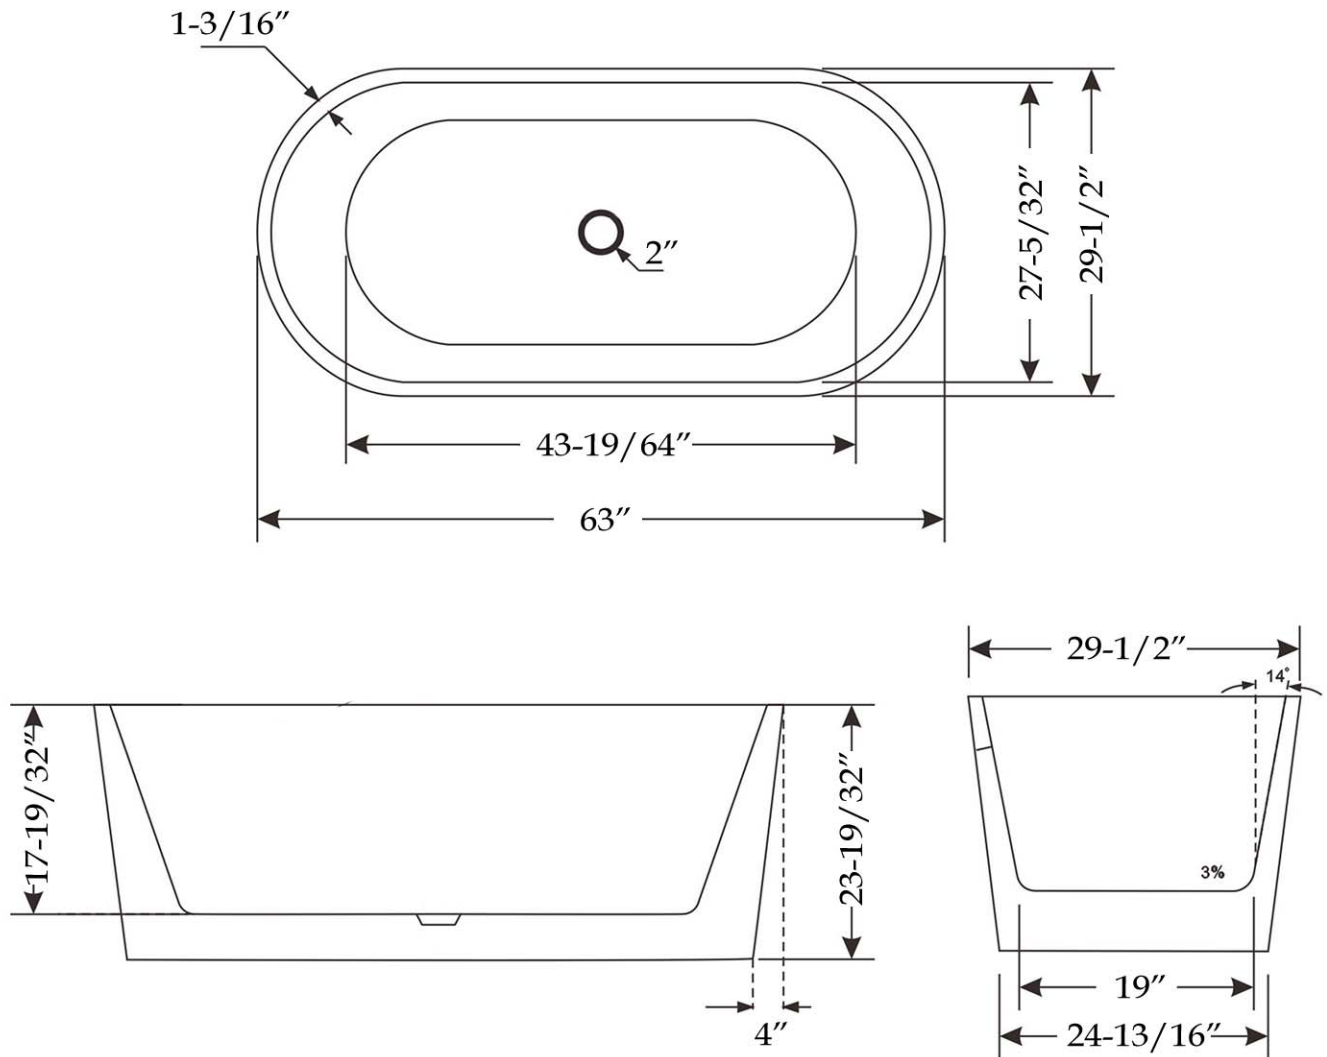

MAIDSTONE

[www.MaidstoneSupply.com](http://www.MaidstoneSupply.com)

Acrylic Contemporary Tub

Part No: 22023

Contact Maidstone for additional information and specifications. For complete warranty information and a list of dealers visit [www.MaidstoneSupply.com](http://www.MaidstoneSupply.com). All products and specifications are subject to change without notice. Maidstone is not responsible for typographical and/or dimensional errors. Typographical errors are subject to correction.

Note: Rough-in dimensions may vary +/- 1/2" and are subject to change. No responsibility is assumed by Maidstone.