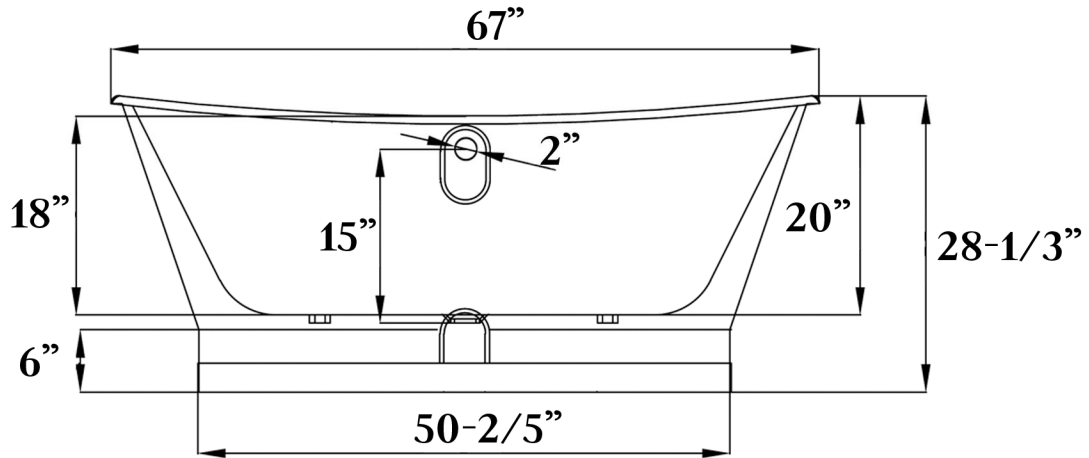

MAIDSTONE

www.MaidstoneSupply.com

Una Steel Skirted Bathtub

Part No: 2201UN

Empty (LB): 411

Filled (LB): 829

Capacity (GAL): 50

Water Depth (IN): 15

Note: Rough-in dimensions may vary +/- 1/2" and are subject to change. No responsibility is assumed by Maidstone.