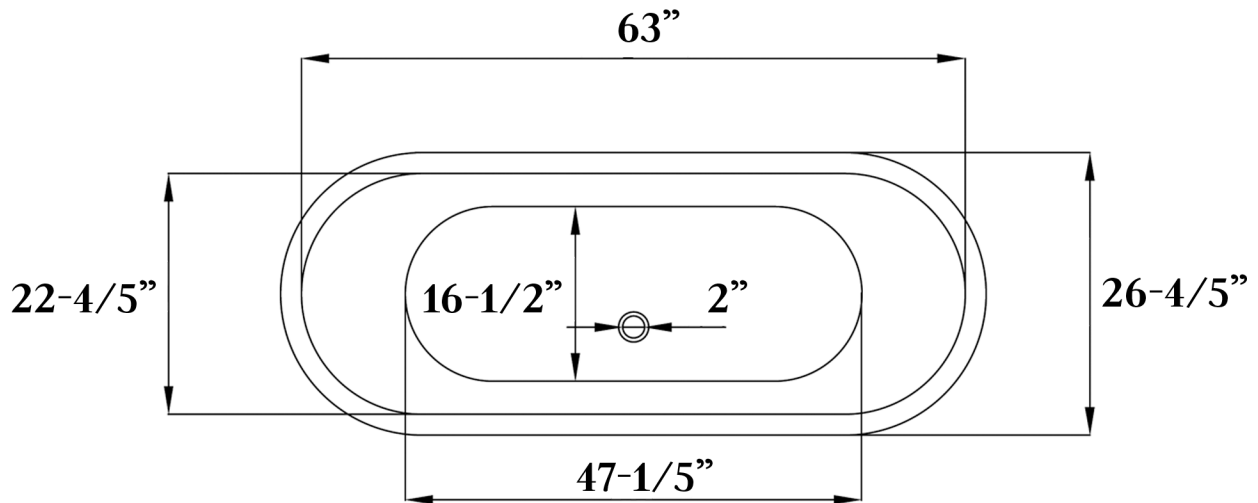

MAIDSTONE

www.MaidstoneSupply.com

Una Steel Skirted Bathtub

Part No: 2201UN

Empty (LB): 411

Filled (LB): 829

Capacity (GAL): 50

Water Depth (IN): 15

Note: Rough-in dimensions may vary +/- 1/2" and are subject to change. No responsibility is assumed by Maidstone.