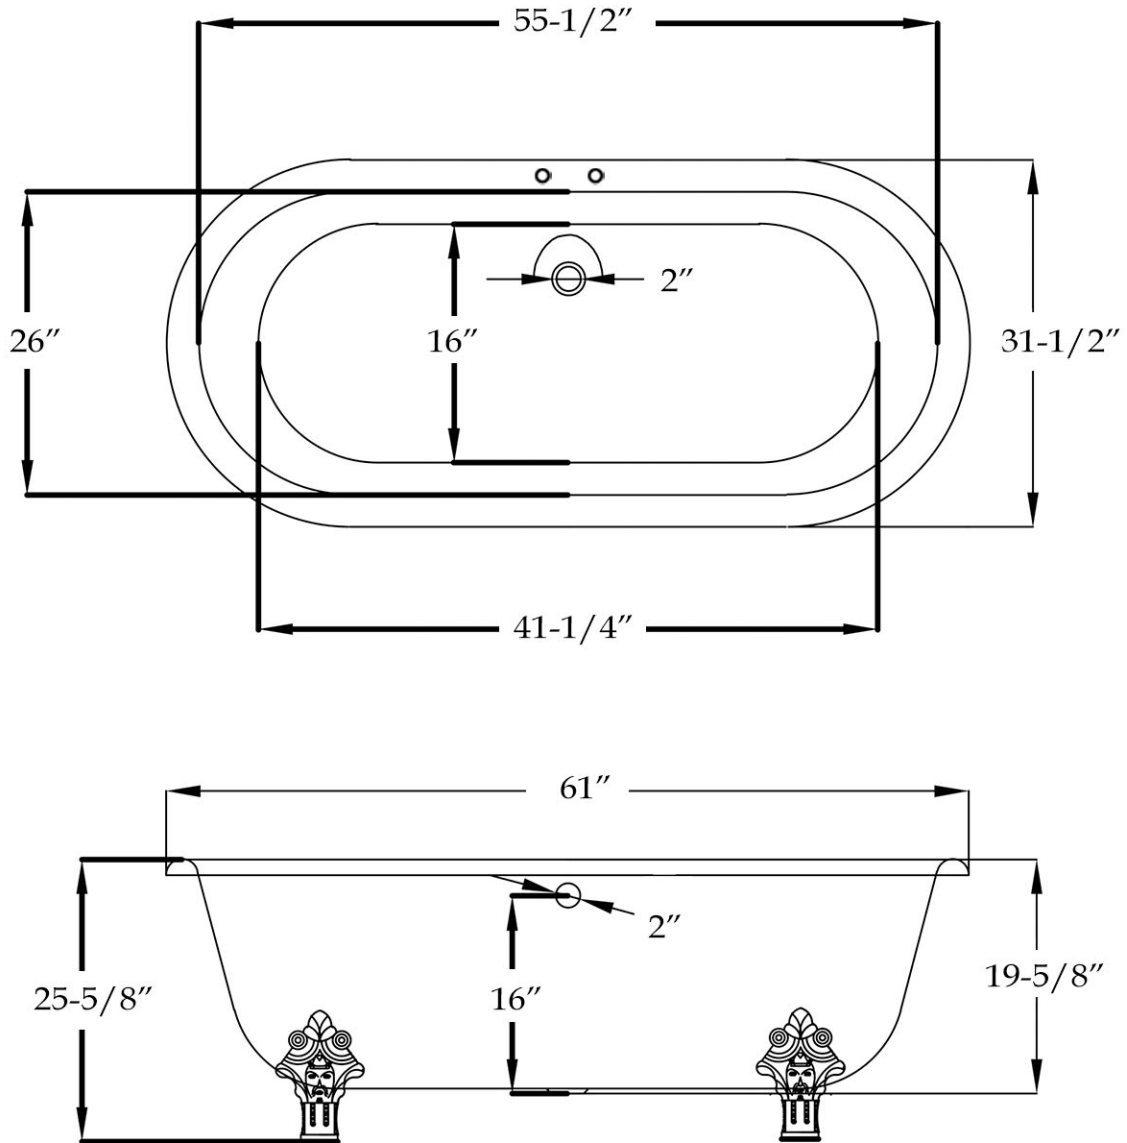

MAIDSTONE

[www.MaidstoneSupply.com](http://www.MaidstoneSupply.com)

Double Ended Clawfoot Tub

Part No: 2201MDE-61-7

Weight (empty): 319 lbs    Weight (filled): 803 lbs    Capacity: 58 gal    Water depth: 16"

Note: Rough-in dimensions may vary +/- 1/2" and are subject to change. No responsibility is assumed by Maidstone.