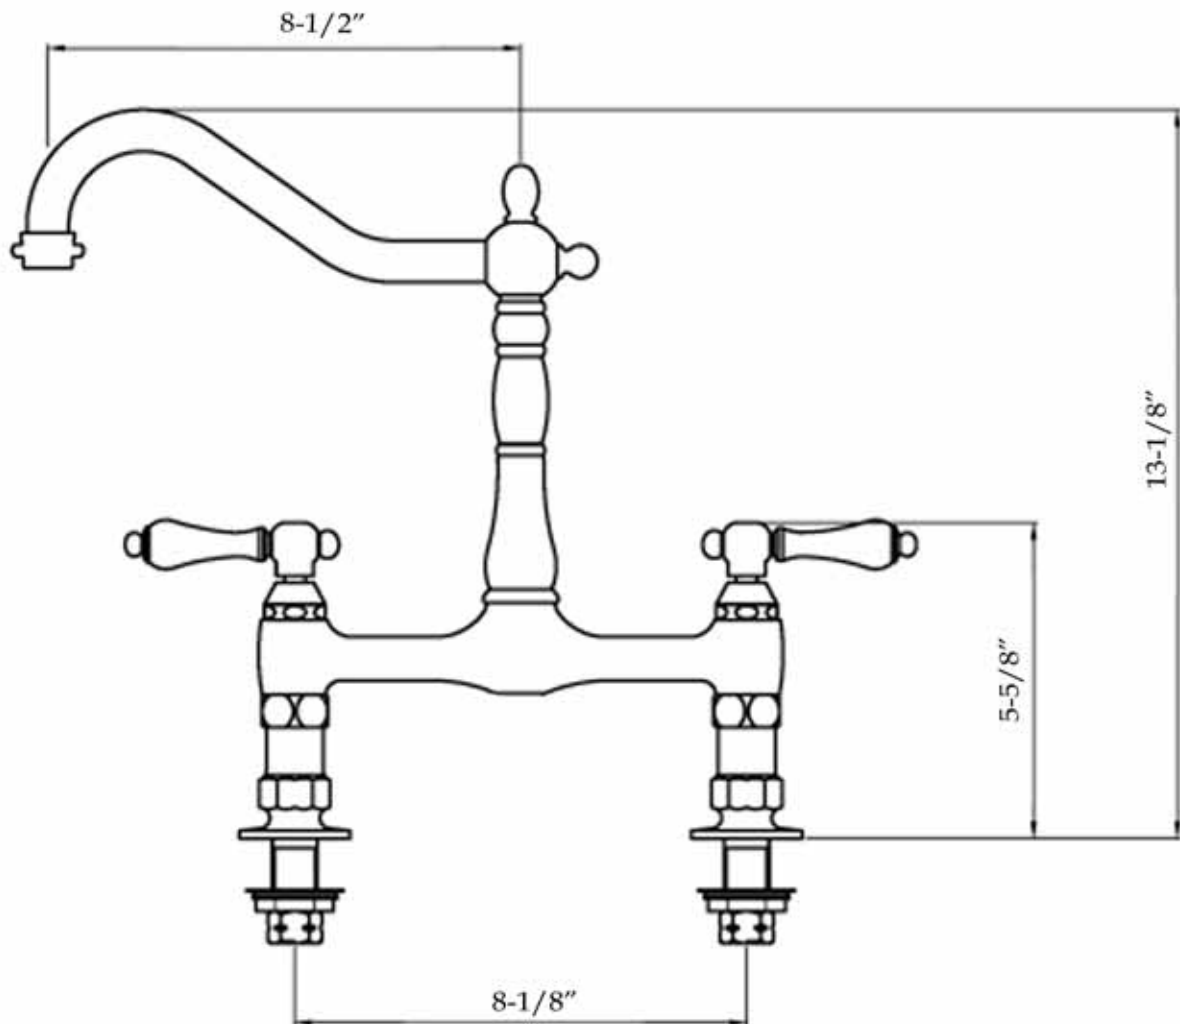

MAIDSTONE

www.MaidstoneSupply.com

Bridge Style Sink Faucet with Lever Handles

Part No: 144-BRC2-1ML

Contact Maidstone for additional information and specifications. For complete warranty information and a list of dealers visit www.MaidstoneSupply.com. All products and specifications are subject to change without notice. Maidstone is not responsible for typographical and/or dimensional errors. Typographical errors are subject to correction.

Note: Rough-in dimensions may vary +/- 1/2" and are subject to change. No responsibility is assumed by Maidstone.