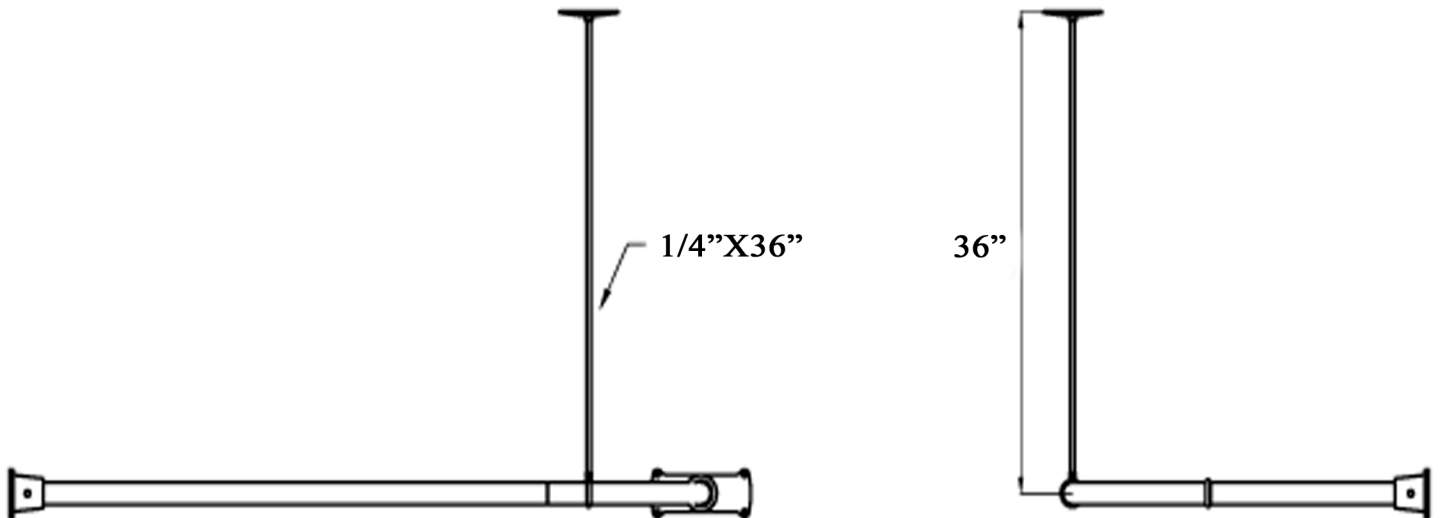

MAIDSTONE

www.MaidstoneSupply.com

Enclosure Ring/Rod

Part No:143-LR2

Contact Maidstone for additional information and specifications. For complete warranty information and a list of dealers visit www.MaidstoneSupply.com. All products and specifications are subject to change without notice. Maidstone is not responsible for typographical and/or dimensional errors. Typographical errors are subject to correction.

Note: Rough-in dimensions may vary +/- 1/2" and are subject to change. No responsibility is assumed by Maidstone.