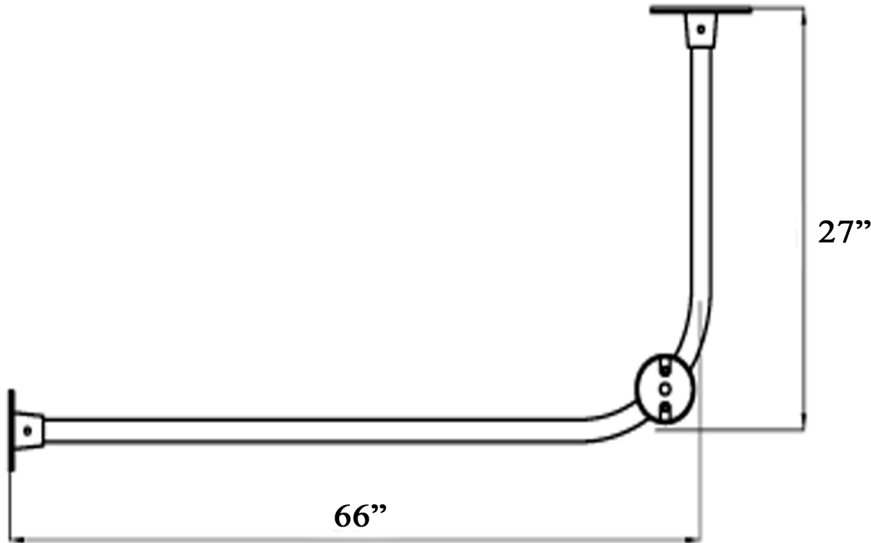

MAIDSTONE

www.MaidstoneSupply.com

Enclosure Ring/Rod

Part No:143-LR2

Contact Maidstone for additional information and specifications. For complete warranty information and a list of dealers visit www.MaidstoneSupply.com. All products and specifications are subject to change without notice. Maidstone is not responsible for typographical and/or dimensional errors. Typographical errors are subject to correction.

Note: Rough-in dimensions may vary +/- 1/2" and are subject to change. No responsibility is assumed by Maidstone.