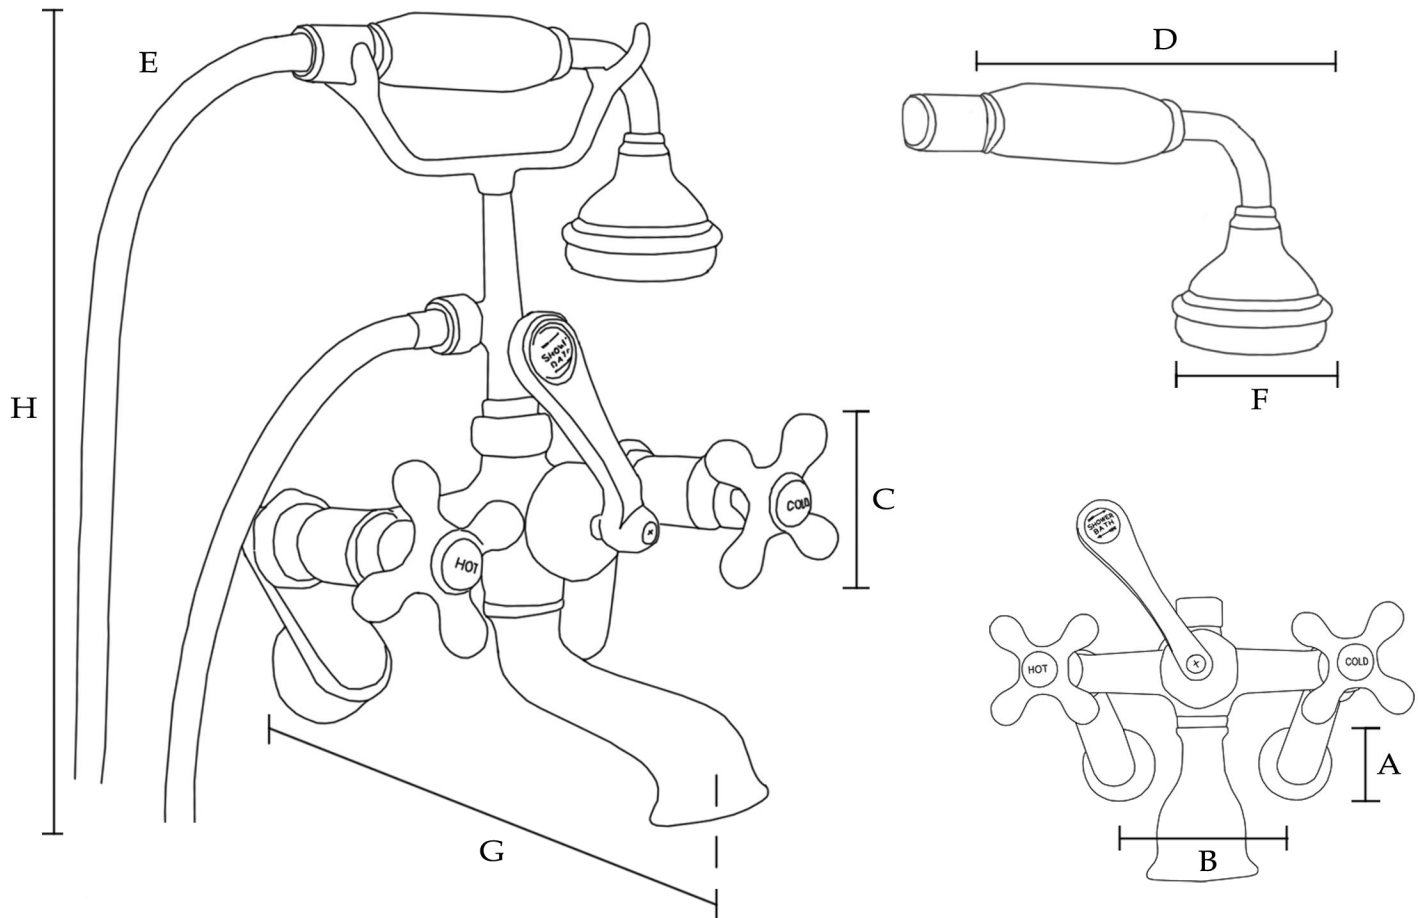

## Wall Mount Tub Faucet

Part No:121-ETW1-1MC

(A) Base: 2-1/4" OD	(D) Hand Shower: 7" L	(G) Spout: 7-1/2" Reach
(B) Centers: 3"-12" W	(E) Hose: 59-3/4" L	(H) Total Height: 12-1/4" H
(C) Handle: 3-9/16" L	(F) Shower Head: 2-1/2" OD	Flow Rate: 7 gal/min

Note: Rough-in dimensions may vary +/- 1/2" and are subject to change. No responsibility is assumed by Maidstone.