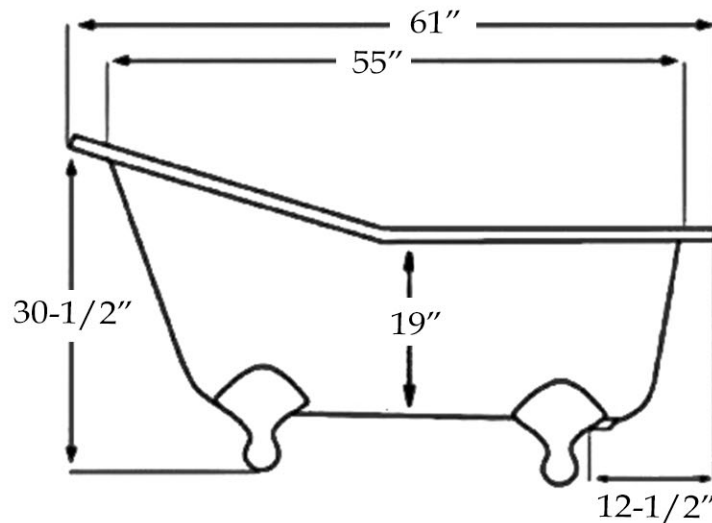

MAIDSTONE

www.MaidstoneSupply.com

Slipper Clawfoot Tub with Round Rim

Part No: 1202SL62-0

Volume: 44 gal Weight: 60 lbs Water Depth: 13"

Contact Maidstone for additional information and specifications. For complete warranty information and a list of dealers visit www.MaidstoneSupply.com. All products and specifications are subject to change without notice. Maidstone is not responsible for typographical and/or dimensional errors. Typographical errors are subject to correction.

Note: Rough-in dimensions may vary +/- 1/2" and are subject to change. No responsibility is assumed by Maidstone.