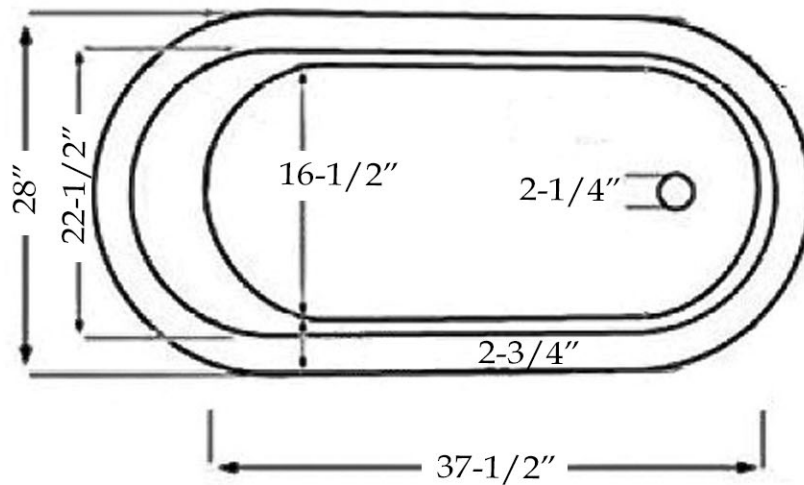

MAIDSTONE

www.MaidstoneSupply.com

Slipper Clawfoot Tub with Round Rim

Part No: 1202SL62-0

Volume: 44 gal Weight: 60 lbs Water Depth: 13"

Contact Maidstone for additional information and specifications. For complete warranty information and a list of dealers visit www.MaidstoneSupply.com. All products and specifications are subject to change without notice. Maidstone is not responsible for typographical and/or dimensional errors. Typographical errors are subject to correction.

Note: Rough-in dimensions may vary +/- 1/2" and are subject to change. No responsibility is assumed by Maidstone.