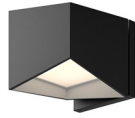

## DESCRIPTION

The Cubix Collection is a playful take on the geometric patterns of origami. These fixtures are a luxe duotone finish of black and white that allows for easy integration into most color schemes and styles. The frosted acrylic diffuser provides softened direct lighting that's wonderful for bathrooms and kitchens.