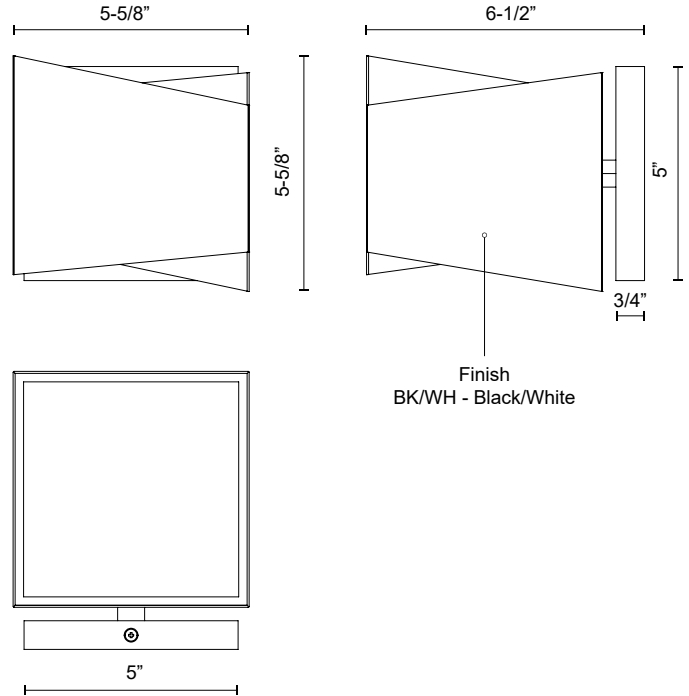

## SPECIFICATION DETAILS

\* For custom options, consult factory for details.

<b>Fixture Dimensions</b>	W5-5/8" x H5-5/8" x E6-1/2"
<b>Light Source</b>	AC LED Module
<b>Wattage</b>	11W
<b>Total Lumens</b>	850lm
<b>Delivered Lumens</b>	490lm*
<b>Voltage</b>	120V
<b>Color Temperature</b>	3000K
<b>CRI (Ra)</b>	90CRI
<b>Optional Color Temps</b>	2700K - 5000K Available, Minimum Order Quantities Apply
<b>LED Rated Life</b>	50,000 hours
<b>Dimming</b>	100% - 10%, ELV Dimmer (Not Included)
<b>Diffuser Details</b>	White Acrylic
<b>Location</b>	Dry
<b>Warranty</b>	5 Years
<b>Illumination Direction</b>	Up/Down
<b>Mounting Style</b>	Up or Down
<b>Canopy Dimensions</b>	W5" x H5" x E3/4"