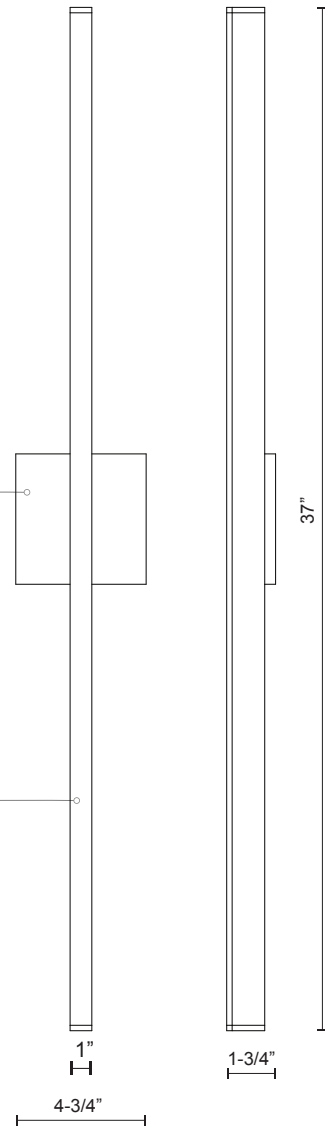

Finish
BK - Black
BN - Brushed Nickel
GD - Gold
WH - White

Frosted Acrylic Diffuser