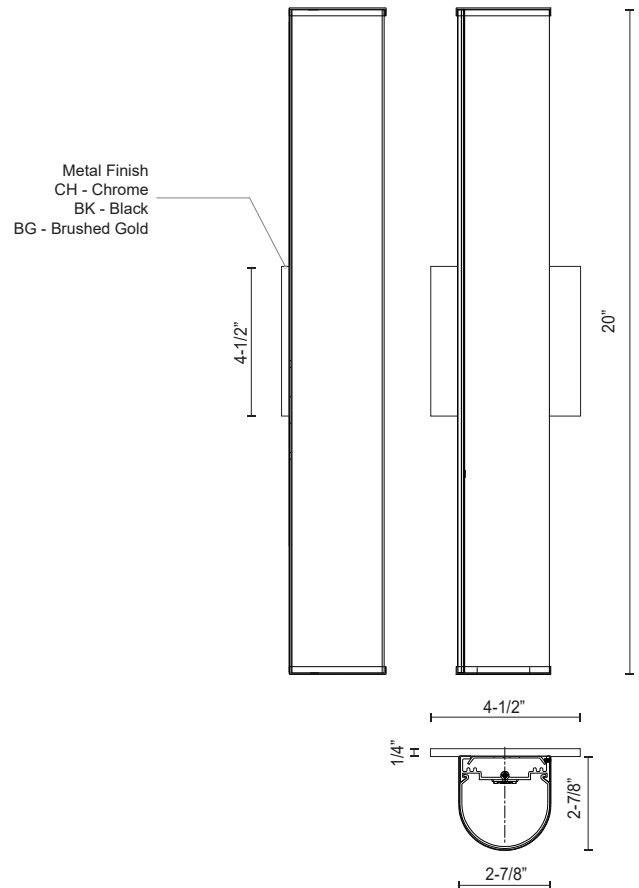

## SPECIFICATION DETAILS

<b>Fixture Dimensions</b>	W20" x H2-7/8" x E2-7/8"
<b>Light Source</b>	AC LED Module
<b>Wattage</b>	21W
<b>Total Lumens</b>	1600lm
<b>Delivered Lumens</b>	BK-1275lm; CH-1312lm;
<b>Voltage</b>	120V
<b>Color Temperature</b>	3000K
<b>CRI (Ra)</b>	90CRI
<b>Optional Color Temps</b>	2700K - 5000K Available, Minimum Order Quantities Apply
<b>LED Rated Life</b>	50,000 hours
<b>Dimming</b>	100% - 10%, ELV Dimmer (Not Included)
<b>Diffuser Details</b>	White Acrylic Diffuser
<b>ADA Compliant</b>	Yes
<b>Location</b>	Damp
<b>Mounting Style</b>	All Orientation; Wall;
<b>CEC Title 24 JA8</b>	Yes, JA8-2022
<b>Canopy Dimensions</b>	W4-1/2" x H4-1/2" x E1/4"

## DESCRIPTION

An extruded rounded diffuser surrounds the LED source of the geometric vanity fixture and gently spreads light. Enclosed at the ends by two thick caps the design is characterized by minimal details and clever features. During installation the lamp assembly may slide on the mounting track to allow for ideal positioning. Adding to the versatile function are the multiple fixture lengths and mounting orientations. Optional installation without backplate for smaller junction boxes.