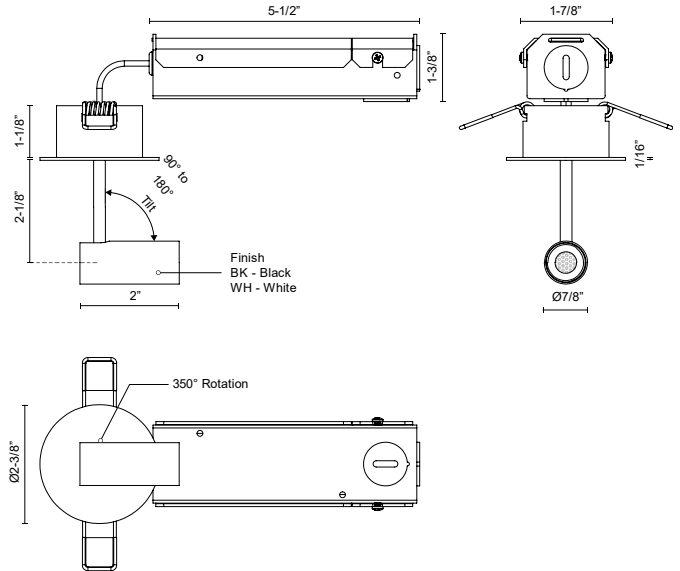

DOWNEY
SF15601
FLUSH MOUNT

PROJECT

SF15601-BK
Black

SF15601-WH
White

SPECIFICATION DETAILS

* For custom options, consult factory for details.

Fixture Dimensions	D7/8" x H3-3/4"
Light Source	LED with DC Driver
Wattage	4W
Total Lumens	255lm
Delivered Lumens	178lm
Voltage	120V
Color Temperature	3000K
CRI (Ra)	>90
Optional Color Temps	2700K - 5000K Available, Minimum Order Quantities Apply
LED Rated Life	50,000 hours
Dimming	100% - 10%, ELV or TRIAC dimmer (not included)
Diffuser Details	Clear Acrylic TIR
Location	Dry
Warranty	5 Years
Canopy Dimensions	D2-3/8" x H1/16"

DESCRIPTION

Recessed within the minute barrel of the quintessential adjustable lamp is a spot light assembly applied across the Downey line. By utilizing slim LED boards and recessed driver, the canopy scale is reduced to a fundamental trim plate and minimizes the visual footprint of the functional fixtures. Available in two petite cylindrical sizes and a single or multi-light configuration.