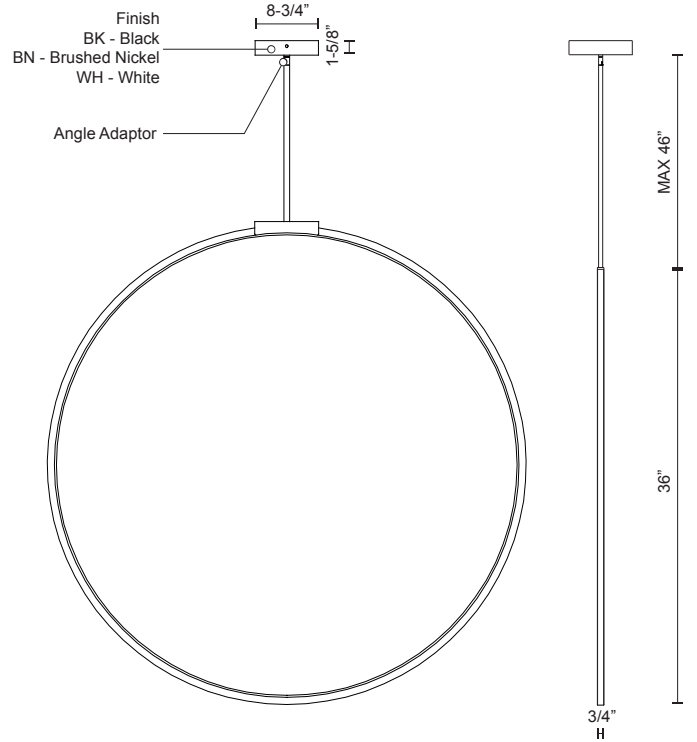

Fixture Dimensions	L36" x W3/4" x H36"
Light Source	LED
Wattage	47W
Total Lumens	4000lm
Delivered Lumens	BK-2115lm; BN-2240lm; WH-2585lm;
Voltage	120V
Color Temperature	3000K
CRI (Ra)	>90
Optional Color Temps	2700K - 5000K Available, Minimum Order Quantities Apply
LED Rated Life	50,000 hours
Dimming	100% - 10%, TRIAC or ELV Dimmer (Not Included)
Diffuser Details	White Silicone Diffuser
Adjustable	Yes
Rod Length	46" Max (3x12" + 1x6" + 1x4")
Location	Dry
Warranty	5 Years
Canopy Dimensions	D8-3/4" x H1-5/8"

DESCRIPTION

Aluminum ring with circular ceiling mount. Circular profile. Flexible silicon-rubber diffuser. Metallic & matte powder-coated finishes. Up and down light.

KUZCO

19054 28TH AVENUE
SURREY - BC V3Z 6M3
CANADA