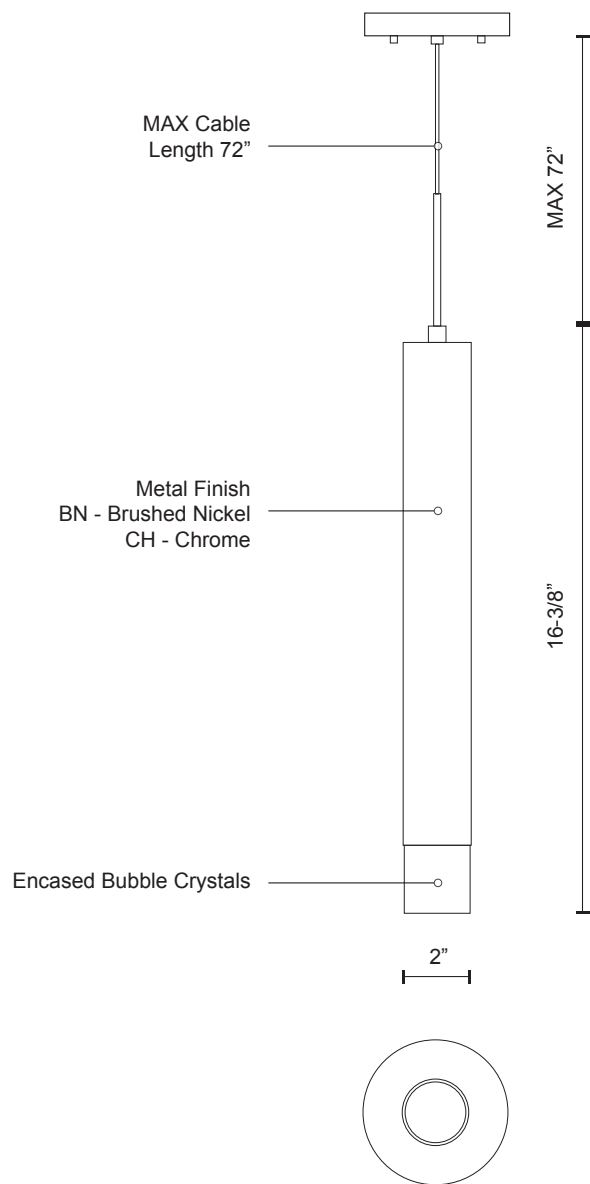

PD7716

SPECIFICATION SHEET

PROJECT		
DATE		TYPE

Sophisticated LED technology meets modern pendant

- Clear encased bubble crystals
- Brushed nickel or chrome details
- Dimmable with ELV dimmer (Not included)
- 120V

Color Temp 3000K
 CRI (Ra) >80
 Dimming 100% - 10%
 Rated Life 50,000 hours

Voltage	Watt	LED Lumens	Delivered Lumens	Finish(es)
120V	5W	400lm	200lm*	BN / CH

PD7716-CH

*Subject to testing confirmation

PD7716-BN

PD7716-CH