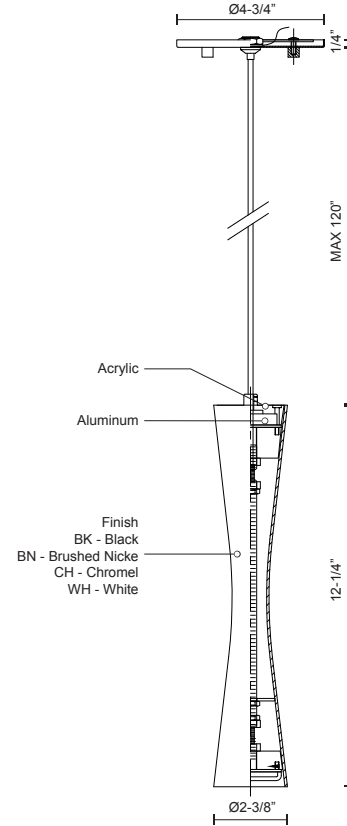

ROBSON PD42502

PENDANTS

PROJECT

PD42502-BK
Black

PD42502-WH
White

PD42502-BN
Brushed Nickel

PD42502-CH
Chrome

SPECIFICATION DETAILS

* For custom options, consult factory for details.

Fixture Dimensions	D2-3/8" x H12-1/4"
Light Source	LED
Wattage	15W
Total Lumens	1200lm
Delivered Lumens	BK-540lm*; BN-590lm*; CH-600lm*; WH-615lm*;
Voltage	120V
Color Temperature	3000K
CRI (Ra)	>90
Optional Color Temps	2700K - 5000K Available, Minimum Order Quantities Apply
LED Rated Life	50,000 hours
Dimming	100% - 10%, ELV Dimmer (Not Included)
Diffuser Details	Frosted PC Diffuser
Adjustable	Yes
Wire Length	120" Max
Wire Type	Color Matching SSL Wire
Location	Dry
Warranty	5 Years
Canopy Dimensions	D4-3/4" x H1/4"

DESCRIPTION

Formed aluminum hour-glass shade. Dual translucent acrylic diffusers. Matte powder-coated or plated finish. Up and down light.

KUZCO

19054 28TH AVENUE
SURREY - BC V3Z 6M3
CANADA

WWW.KUZCOLIGHTING.COM