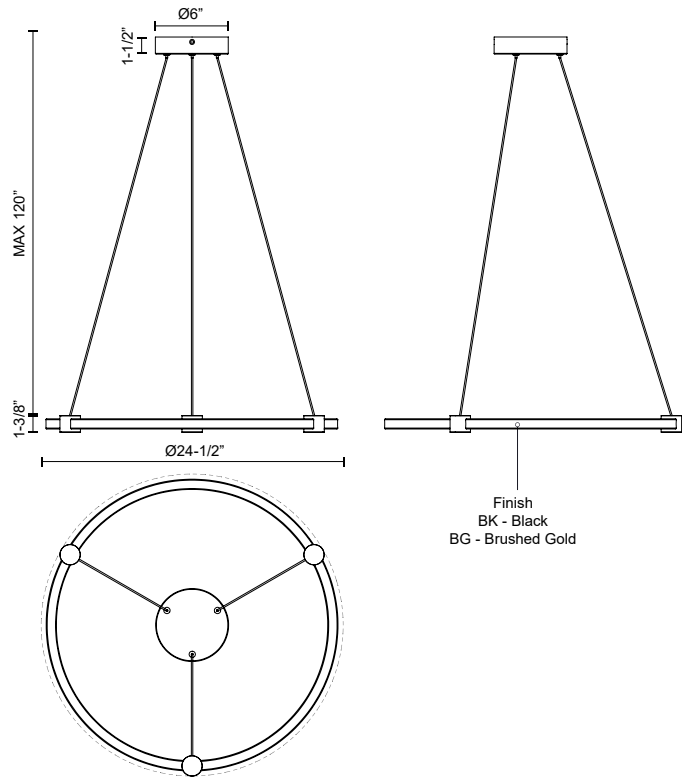

DESCRIPTION

The Bruni Collection answers many requests for classic, modern shapes combined with ample lighting. These completely adjustable rings allow for completely customized styling that suits all your own. Available in two sophisticated finishes, the acrylic ribbed texture of each circular lamp provides sufficient lighting for even the darkest rooms in your home