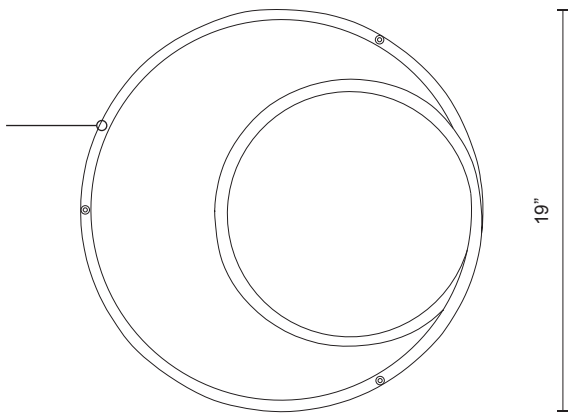

Metal Finish
AN - Antique Brass
AS - Antique Silver
BK - Black