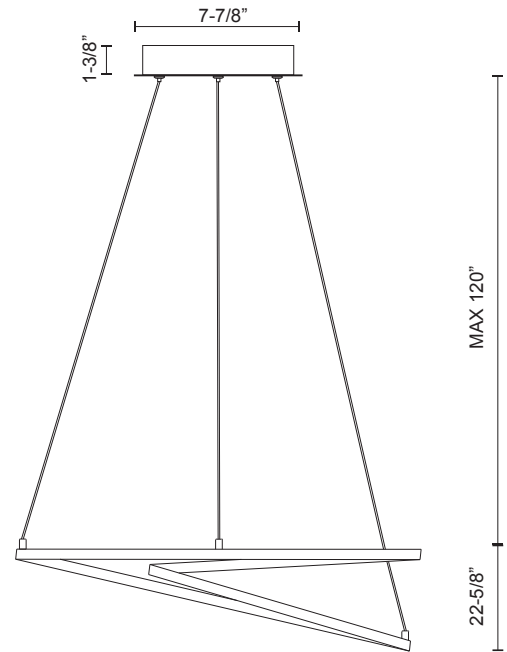

PD11119

Specification Sheet

Pendant

BK - Black

Product Descriptions

Extruded and rolled rectangular aluminum loop.
Flexible silicon rubber diffuser.
Metallic brushed finish or matte powder-coat.

Product Details

High system efficacy. Low total life cycle cost. ETL Listed.
5-years warranty.
Complete warranty terms located at: www.kuzcolighting.com/warranty
Utilizes our LED Driver Light Engine.
LED Driver within canopy.
Up and Down light distribution.
Max. cable length of 120".
Dimmable with ELV or TRIAC dimmer (not included)
Custom options available

Canopy dimensions:
D: 7-7/8", H: 1-3/8"

PROJECT					
DATE				TYPE	
Voltage	Watt	LED Lumens	Delivered Lumens	Finish(es)	Color Temp 3000K
120V	27.5W	2200lm	1450lm*	AN - Antique Brass	CRI(Ra) >90
120V	27.5W	2200lm	1450lm*	AS - Antique Silver	Dimming 100%-10%
120V	27.5W	2200lm	1450lm*	BK - Black	Rated Life 50,000 hours

*Preliminary figures

Metal Finish
AN - Antique Brass
AS - Antique Silver
BK - Black

Comments: