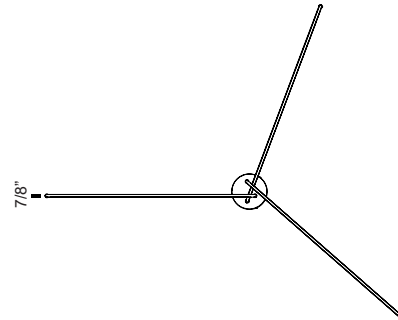

KUZCO

CANADA: 19054 28TH AVENUE - SURREY, BC V3Z 6M3

USA: 3035 E. LONE MOUNTAIN ROAD - LAS VEGAS, NV 89081

WWW.KUZCOLIGHTING.COM

© 2022 KUZCO LIGHTING. ALL RIGHTS RESERVED.

COMMENT