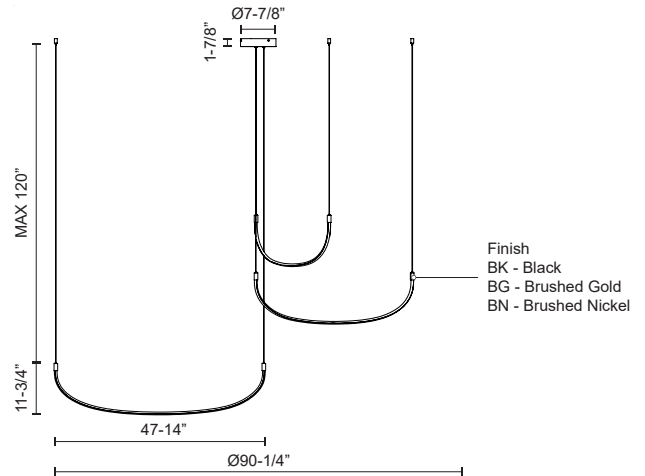

TALIS MP89390

PENDANTS

PROJECT

MP89390-BK
Black

MP89390-BG
Brushed Gold

MP89390-BN
Brushed Nickel

SPECIFICATION DETAILS

| | |
|---------------------------------|---|
| Fixture Dimensions | D90-1/4" x H11-3/4" |
| Light Source | LED with DC Driver |
| Wattage | 70W |
| Total Lumens | 6240lm |
| Delivered Lumens | BG-4608lm; BK-4432lm; WH-4637lm; |
| Voltage | 120V |
| Color Temperature | 3000K |
| CRI (Ra) | 90CRI |
| Optional Color Temps | 2700K - 5000K Available, Minimum Order Quantities Apply |
| LED Rated Life | 50,000 hours |
| Dimming | 100% - 10%, TRIAC or ELV Dimmer (Not Included) |
| Adjustable | Yes |
| Wire Length | 120" Max |
| Wire Type | BG - Black Wire; BK - Black Wire; BN-Clear Wire; |
| Minimum Hang Height | 16" |
| Sloped Ceiling Adaptable | Yes |
| Location | Dry |
| CEC Title 24 JA8 | Yes, JA8-2022 |
| Canopy Dimensions | D7-7/8" x H1-7/8" |

* For custom options, consult factory for details.

* For warranty information, please visit www.kuzcolighting.com/warranty

DESCRIPTION

The Talis is a new take on a Kuzco classic. Forged as a simple yet organic "U" shaped bar of illumination, the Talis is minimal and stylish at the same time. When layered in three or five bars of illumination, the Talis creates a unique melody that is sure to be the statement of any space. Adjust each bar to the height and space you like with this versatile collection.