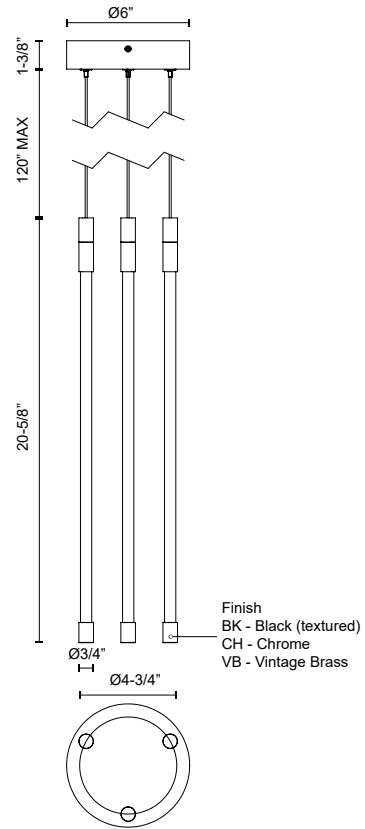

MOTIF
MP75221
PENDANTS

PROJECT

MP75221-CH
Chrome

MP75221-BK
Black

MP75221-VB
Vintage Brass

SPECIFICATION DETAILS

* For custom options, consult factory for details.

Fixture Dimensions	D5-1/2" x H20-5/8"
Light Source	LED with DC Driver
Wattage	23W
Total Lumens	2415lm
Delivered Lumens	2115lm
Voltage	120V
Color Temperature	2700K
CRI (Ra)	90CRI
Optional Color Temps	2700K - 5000K Available, Minimum Order Quantities Apply
LED Rated Life	50,000 hours
Dimming	100% - 10%, TRIAC or ELV Dimmer (Not Included)
Adjustable	Yes
Wire Length	120" Max
Wire Type	Color Matching Coaxial Wire
Minimum Hang Height	24"
Glass Details	Clear Glass
Location	Dry
Warranty	5 Years
Canopy Dimensions	D6" x H1-3/8"

DESCRIPTION

The Motif Collection is inspired by the multitude of configurations in which it can create. Each fixture is comprised of thin lines of light in a refractive cylinder, creating both clean lines and modern elegance. This collection features the latest in modern LED filament technology, creating a warm glow of light throughout each fixture that is both vintage and modern at once.