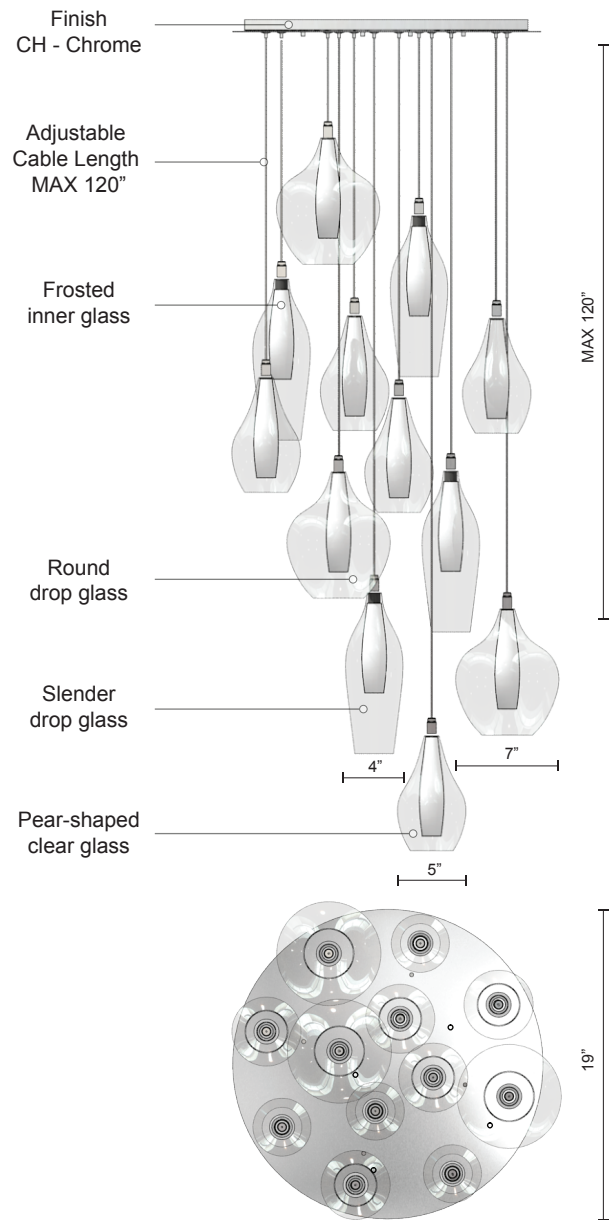

MP3012

SPECIFICATION SHEET

Sophisticated LED technology meets multi pendant with modern design

- Clear round drop, slender drop and pear-shaped outer glass with frosted inner glass pendants
- Canopy Included
- Dimmable with ELV dimmer (Not included)
- 120V

Color Temp 3000K
 CRI (Ra) >80
 Dimming 100% - 10%
 Rated Life 50,000 hours

Voltage	Watt	LED Lumens	Delivered Lumens	Finish(es)
120V	24W	12 x 200	2160*	CH - Chrome

PROJECT	
DATE	TYPE

*Subject to testing confirmation