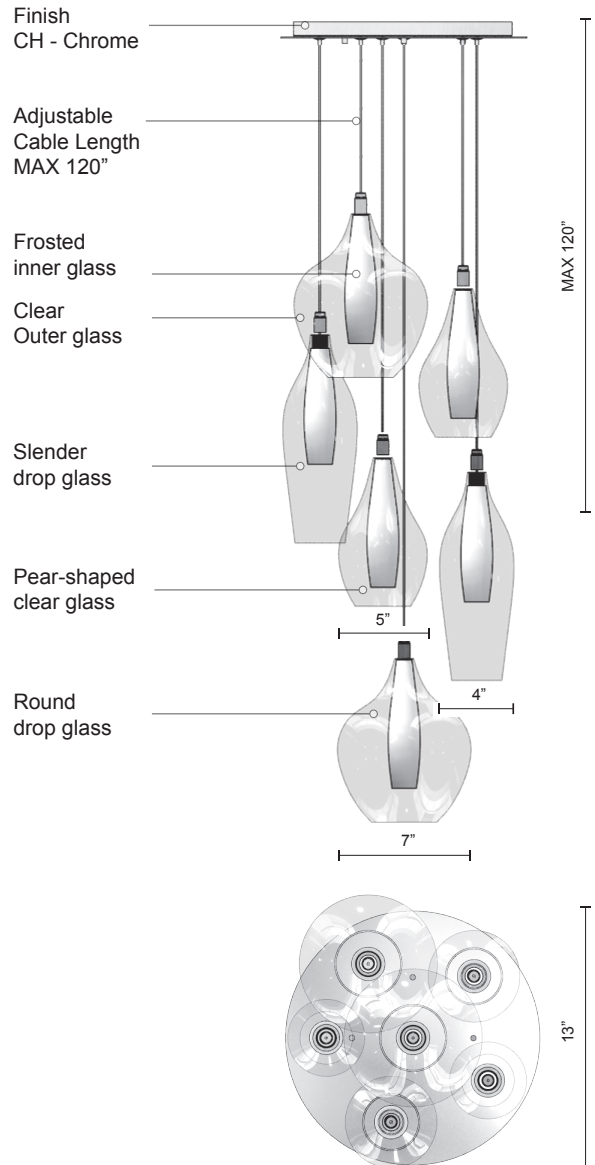

MP3006

SPECIFICATION SHEET

PROJECT	
DATE	TYPE

Sophisticated LED technology meets multi pendant with modern design

- Clear round drop, slender drop and pear-shaped outer glass with frosted inner glass pendants
- Canopy Included
- Dimmable with ELV dimmer (Not included)
- 120V

Color Temp 3000K
 CRI (Ra) >80
 Dimming 100% - 10%
 Rated Life 50,000 hours

Voltage	Watt	LED Lumens	Delivered Lumens	Finish(es)
120V	12W	6 x 200	1080*	CH - Chrome

*Subject to testing confirmation

KUZCO
 LIGHTING