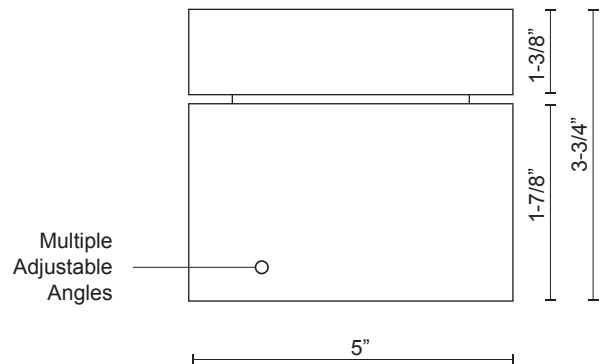

FM9405-WH

SPECIFICATION SHEET

PROJECT		
DATE		TYPE

Sophisticated LED technology meets flush mount with modern simplicity

- Cylinder shaped flush mount with multiple adjustable angles
- White metal details
- Dimmable with ELV dimmer (Not included)
- 120V

Color Temp 3000K
CRI (Ra) >80
Dimming 100% - 10%
Rated Life 50,000 hours

Voltage	Watt	LED Lumens	Delivered Lumens	Finish(es)
120V	18W	1500lm	1343lm	WH - White
120V	18W	1500lm	1343lm	BK - Black