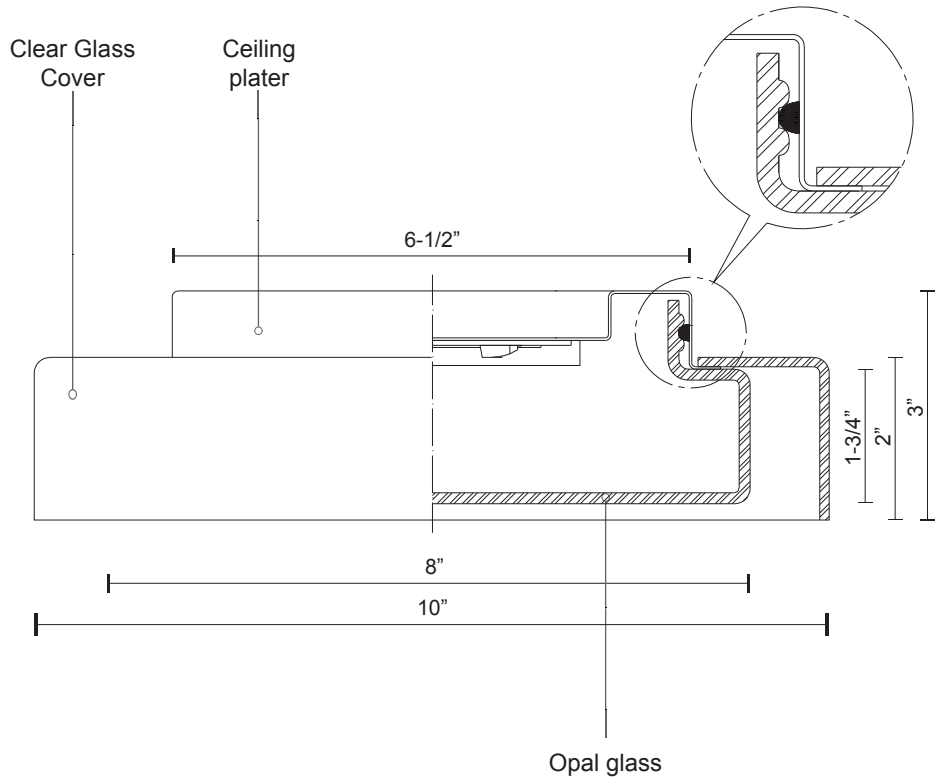

FM48610

Specification Sheet

Flush Mount

PROJECT					
DATE				TYPE	
Voltage	Watt	LED Lumens	Delivered Lumens	Finish(es)	Color Temp 3000K
120V	9.5W*	600lm*	380lm*	CL - Clear	CRI(Ra) >90
					Dimming 100%-10%
					Rated Life 50,000 hours

Canopy dimensions:
 D6-1/2"x H7/8"

Comments: