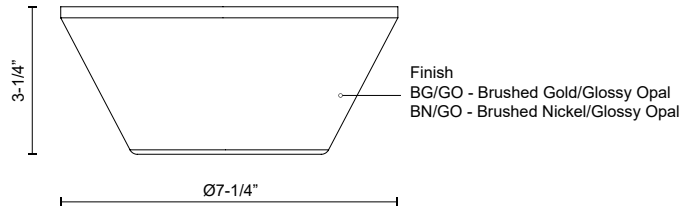

HOLT
FM45707
 FLUSH MOUNT

PROJECT

DESCRIPTION

The dramatic spiked pyramid detail of the Holt Collection gives it an edgy sophistication that isn't found in other vanity-style lighting options. Each circular opal glass diffuser is topped with brushed gold or black pyramids that draw your eyes to the center of the fixture. Whether you're looking for a unique style or an alternative edge, the Holt family is the direction to go.

FM45707-BN/GO
 Brushed
 Nickel/Glossy Opal
 Glass

FM45707-BG/GO
 Brushed
 Gold/Glossy Opal
 Glass

SPECIFICATION DETAILS

* For custom options, consult factory for details.

Fixture Dimensions	D7-1/4" x H3-1/4"
Light Source	AC LED Module
Wattage	13W
Total Lumens	1020lm*
Delivered Lumens	420lm*
Voltage	120V
Color Temperature	3000K
CRI (Ra)	90CRI
Optional Color Temps	2700K - 5000K Available, Minimum Order Quantities Apply
LED Rated Life	50,000 hours
Dimming	100% - 10%, ELV Dimmer (Not Included)
Glass Details	Glossy Opal Glass
Location	Dry
Warranty	5 Years
Illumination Direction	Down
Mounting Style	Ceiling/Wall