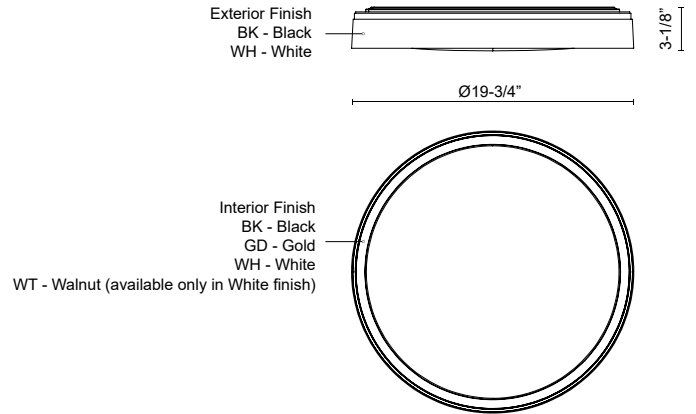

**SPECIFICATION DETAILS**

<b>Fixture Dimensions</b>	D19-3/4" x H3-1/8"
<b>Light Source</b>	AC LED Module
<b>Wattage</b>	42W
<b>Total Lumens</b>	3565lm
<b>Delivered Lumens</b>	BK/GD-1685lm*; BK/WH-1690lm*; BK/WT-1450lm*; WH/GD-1685lm*; WH/WT-1450lm*;
<b>Voltage</b>	120V
<b>Color Temperature</b>	Selectable CCT 2700K/3000K/3500K/4000K/5000K
<b>CRI (Ra)</b>	90CRI
<b>LED Rated Life</b>	50,000 hours
<b>Dimming</b>	100% - 10%, ELV Dimmer (Not Included)
<b>Diffuser Details</b>	Frosted acrylic diffuser
<b>Location</b>	Dry
<b>Illumination Direction</b>	Downlight
<b>Mounting Style</b>	All Orientation; Ceiling and Wall;
<b>CEC Title 24 JA8</b>	Yes, JA8-2022
<b>Paint Finish</b>	BK01; GD01; WH01; WT01;

\* For custom options, consult factory for details.

\* For warranty information, please visit [www.kuzcolighting.com/warranty](http://www.kuzcolighting.com/warranty)

**DESCRIPTION**

The Essex Collection brings modern, clean lines to a decorative level. This flush mount collection features a clean frame, available in a combination of Black, Gold, White and Walnut pattern, and a light gap at the top of each fixture to emit decorative up lighting on any ceiling. This fixture is the perfect decorative flush mount for any style design that is looking for an elevated, sleek piece.