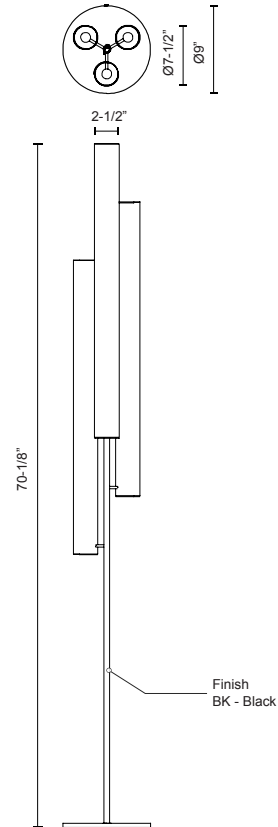

GRAMERCY FL70355

LAMPS

PROJECT

FL70355-BK
Black

SPECIFICATION DETAILS

* For custom options, consult factory for details.

Fixture Dimensions	D9" x H70-1/8"
Light Source	LED
Wattage	40W
Total Lumens	3400lm
Delivered Lumens	BK-2000lm*
Voltage	120V
Color Temperature	3000K
CRI (Ra)	>90
Optional Color Temps	2700K - 5000K Available, Minimum Order Quantities Apply
LED Rated Life	50,000 hours
Dimming	100% - 10%, Touch dimmer
Glass Details	White Glass
Location	Dry
Warranty	5 Years

DESCRIPTION

Frosted glass cylinders, available as a single or in multiples, are composed around an aluminum die-cast body, emitting an even 360° glow of ambient light. The Gramercy standing fixtures feature a touch dimmer and a black finish