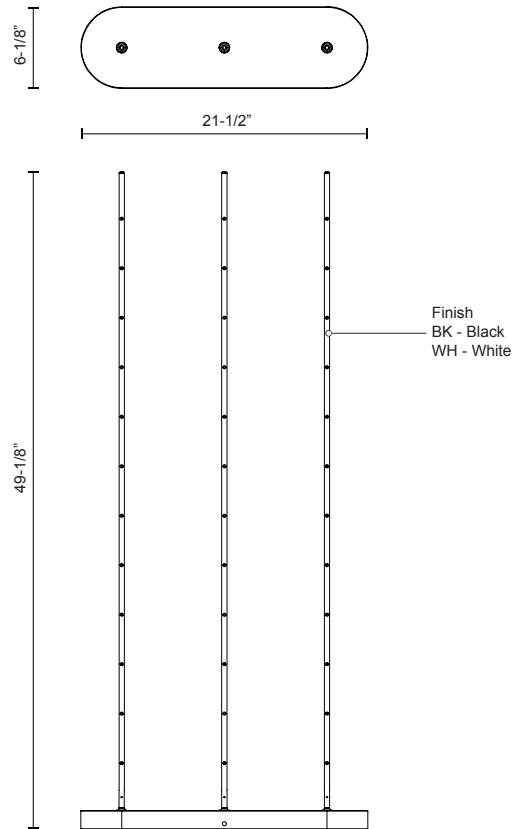

**REEDS
FL46948**

LAMPS

PROJECT

FL46948-BK
Black

FL46948-WH
White

SPECIFICATION DETAILS

* For custom options, consult factory for details.

Fixture Dimensions	L21-1/2" x W6-1/8" x H49-1/8"
Light Source	LED
Wattage	24W
Total Lumens	2040lm*
Delivered Lumens	1700lm*
Voltage	120V
Color Temperature	3000K
CRI (Ra)	>90
Optional Color Temps	2700K - 5000K Available, Minimum Order Quantities Apply
LED Rated Life	50,000 hours
Dimming	100% - 10%, Touch dimmer
Location	Dry
Warranty	5 Years

DESCRIPTION

The Reeds floor piece features a single, or multiple elegantly minimal wands, casting a soft directional glow with minimal hardware. Each wand is effortlessly repositionable; a smooth swivel allows the light to be angled precisely, and to create dynamic lines within the fixture.