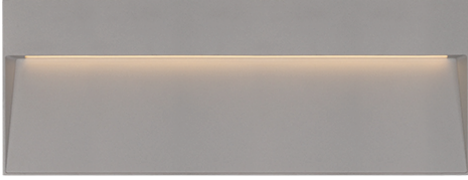

EW71412

Specification Sheet

Exterior WallSconce

PROJECT					
DATE				TYPE	
Voltage	Watt	LED Lumens	Delivered Lumens	Finish(es)	
120V	22.5W*	1600lm	369lm	GY - Grey	Color Temp 3000K
120V	22.5W*	1600lm	286lm	BK - Black	CRI (Ra) >90
					Dimming 100% - 10%
					Rated Life 50,000 hours

*Preliminary figures

GY - Grey

Other Finishes:

BK - Black

Product Descriptions

This family of exterior wall-mounted fixtures is available in a variety of geometric forms: circle, square, and two different rectilinear configurations. Light is directed downward from a recess, and the incline allows the glow to radiate gradually. Vanishingly thin and ideal for egress, courtesy, and grace lighting. Optional stone inlays offer additional opportunities for customizing to complement different wall surfaces.