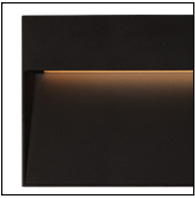

EW71412

Specification Sheet

Exterior WallSconce

PROJECT					
DATE				TYPE	
Voltage	Watt	LED Lumens	Delivered Lumens	Finish(es)	
120V	22.5W*	1600lm	369lm	GY - Grey	Color Temp 3000K
120V	22.5W*	1600lm	286lm	BK - Black	CRI (Ra) >90
					Dimming 100% - 10%
					Rated Life 50,000 hours

*Preliminary figures

GY - Grey

Other Finishes:

BK - Black

Product Descriptions

This family of exterior wall-mounted fixtures is available in a variety of geometric forms: circle, square, and two different rectilinear configurations. Light is directed downward from a recess, and the incline allows the glow to radiate gradually. Vanishingly thin and ideal for egress, courtesy, and grace lighting. Optional stone inlays offer additional opportunities for customizing to complement different wall surfaces.

Fixture Weight:

Canopy dimensions:
L: 12" H: 4-1/2"

Comments: