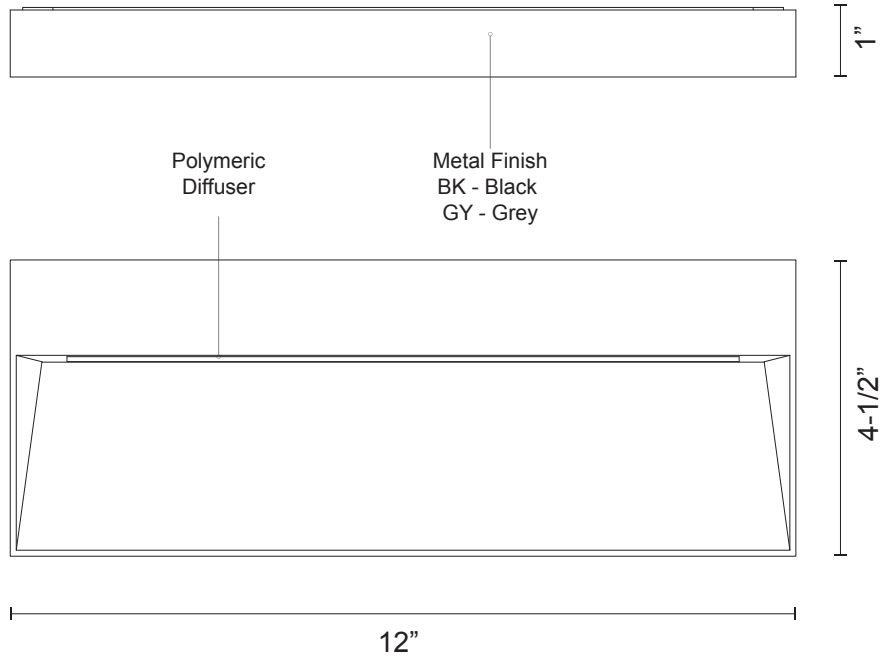

EW71412

Specification Sheet

Exterior WallSconce

PROJECT					
DATE				TYPE	
Voltage	Watt	LED Lumens	Delivered Lumens	Finish(es)	
120V	22.5W*	1600lm	369lm	GY - Grey	Color Temp 3000K
120V	22.5W*	1600lm	286lm	BK - Black	CRI (Ra) >90
					Dimming 100% - 10%
					Rated Life 50,000 hours

*Preliminary figures

GY - Grey

Other Finishes:

BK - Black

Product Descriptions

This family of exterior wall-mounted fixtures is available in a variety of geometric forms: circle, square, and two different rectilinear configurations. Light is directed downward from a recess, and the incline allows the glow to radiate gradually. Vanishingly thin and ideal for egress, courtesy, and grace lighting. Optional stone inlays offer additional opportunities for customizing to complement different wall surfaces.

Fixture Weight:

Canopy dimensions:
L: 12" H: 4-1/2"

Comments: