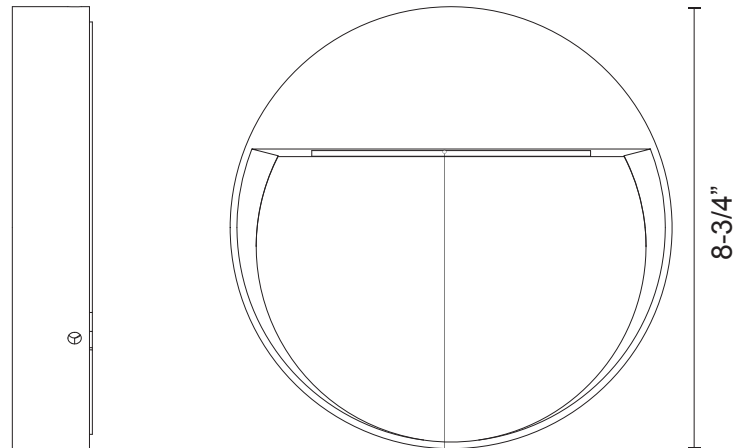

Polymeric Diffuser