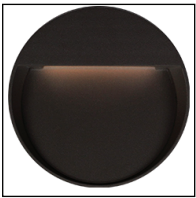

EW71209

Specification Sheet

Exterior WallSconce

GY - Grey

Other Finishes:

BK - Black

Product Descriptions

This family of exterior wall-mounted fixtures is available in a variety of geometric forms: circle, square, and two different rectilinear configurations. Light is directed downward from a recess, and the incline allows the glow to radiate gradually. Vanishingly thin and ideal for egress, courtesy, and grace lighting. Optional stone inlays offer additional opportunities for customizing to complement different wall surfaces.

Product Details

High system efficacy
 Low total life cycle cost
 No visible flicker AC operation
 ETL Listed
 5-year LED and fixture warranty.
 Complete warranty terms located at:
www.kuzcolighting.com/warranty
 Utilizes our patented Driverless LED Light Engine technology - connects directly to AC, no external driver needed.
 Available with black or grey finishes. Powder coated die cast aluminum with a polymeric diffuser.
 Dimmable with ELV dimmer (not included)
 Custom options available

Fixture Weight:

Canopy dimensions:
 D= 8-3/4"

Comments:

PROJECT					
DATE				TYPE	
Voltage	Watt	LED Lumens	Delivered Lumens	Finish(es)	
120V	22.5W	1600lm	630lm	GY - Grey	Color Temp 3000K
120V	22.5W	1600lm	487lm	BK - Black	CRI (Ra) >90
					Dimming 100% - 10%
					Rated Life 50,000 hours