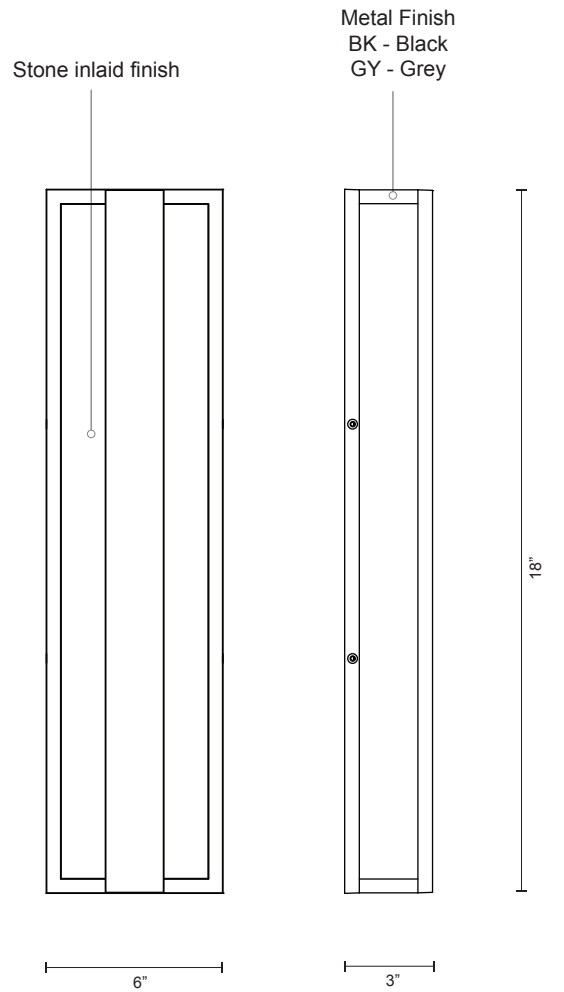

EW6818

SPECIFICATION SHEET

Sophisticated LED technology meets modern outdoor wall sconces

- Die-cast aluminum with stone inlaid finish
- Black or Grey metal details
- Dimmable with ELV dimmer (Not included)
- Custom options available

Color Temp 3000K
CRI (Ra) >90
Dimming 100% - 10%
Rated Life 50,000 hours

Voltage	Watt	LED Lumens	Delivered Lumens	Finish(es)
120V	14.5W*	1200lm*		BK - Black
120V	14.5W*	1200lm*		GY - Gray

* Preliminary figures

PROJECT	
DATE	TYPE

EW6818-BK