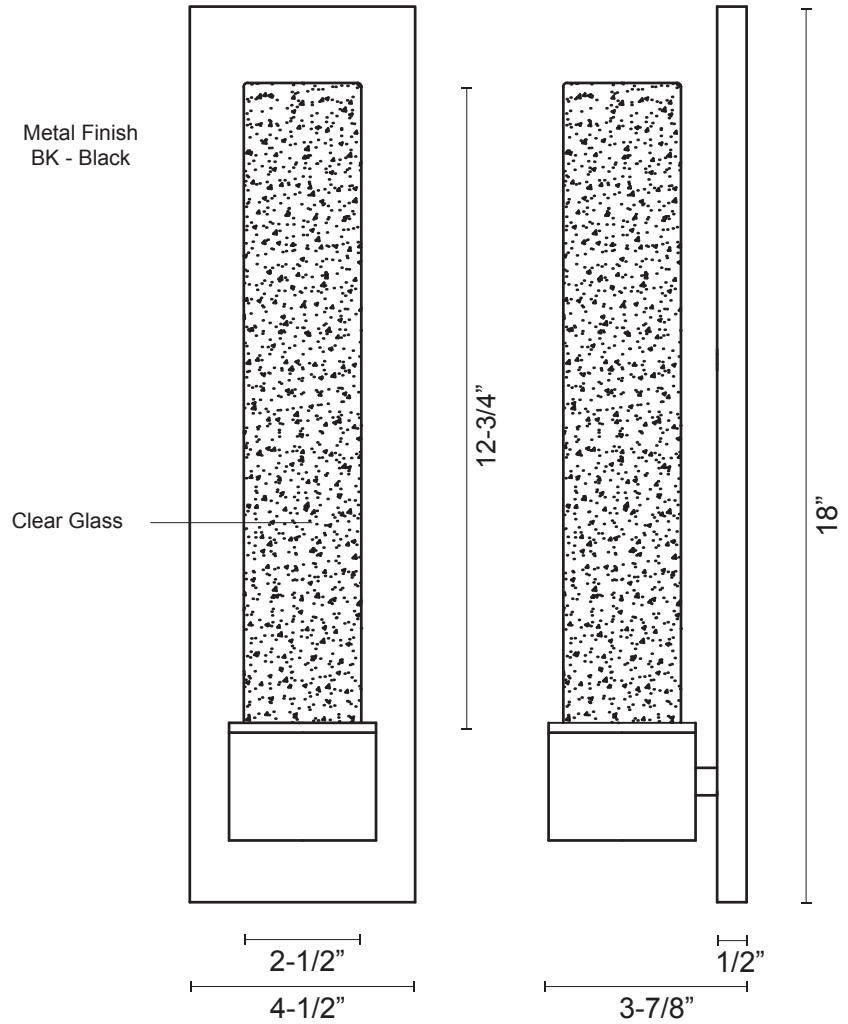

EW48212

Specification Sheet

Exterior Wall Sconce

BK - Black

Product Descriptions

The Copenhagen balances a clean, simple geometry with highly detailed glass for a sophisticated outdoor product line. The stark yet refined finish of the black structure contrasts with the translucent glass to augment its effect. Available in both wall-mounted and chandelier configurations, the complete offering is both elegant and versatile.

PROJECT					V 1.0
DATE		TYPE			
Voltage	Watt	LED Lumens	Delivered Lumens	Finish(es)	Color Temp 3000K CRI (Ra) >90 Dimming 100% - 10% Rated Life 50,000 hours
120V	9.5W*	600lm*	TBD	BK - Black	

*Preliminary figures

Fixture Weight:

Canopy dimensions:
 L: 4-1/2" W:1/2" H: 18"

Comments: