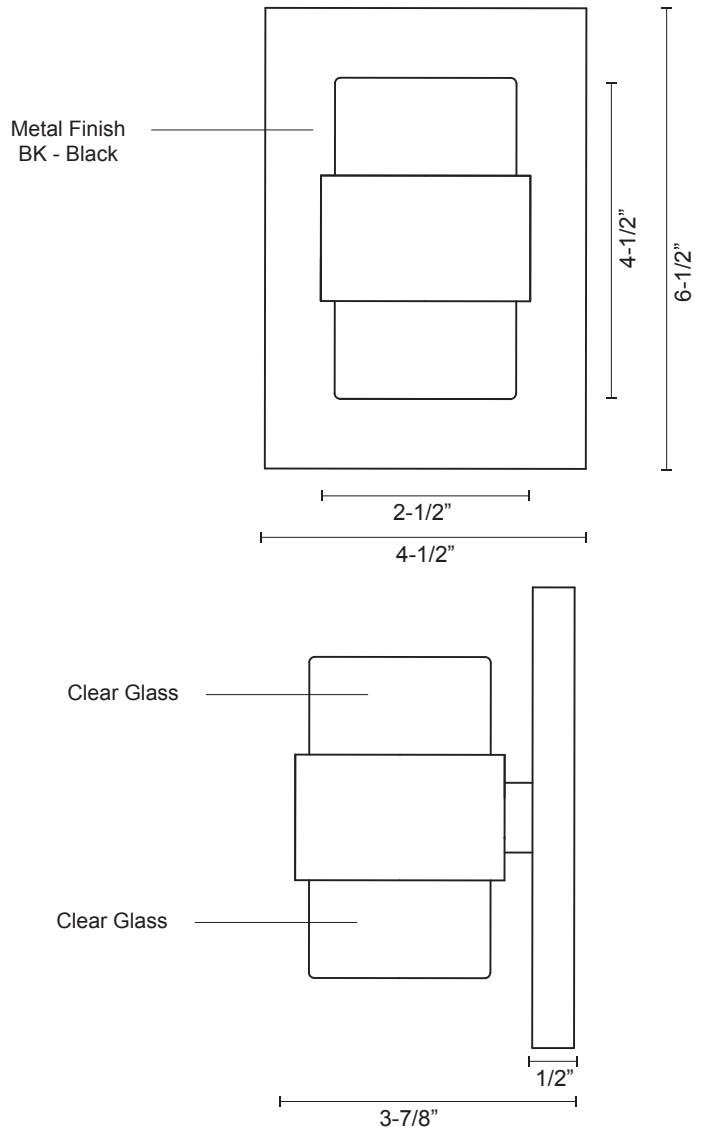

EW48208

Specification Sheet

Exterior Wall Sconce

BK - Black

PROJECT					V 1.0
DATE					TYPE
Voltage	Watt	LED Lumens	Delivered Lumens	Finish(es)	Color Temp 3000K CRI (Ra) >90 Dimming 100% - 10% Rated Life 50,000 hours
120V	9W*	800lm*	TBD	BK - Black	

*Preliminary figures

Product Descriptions

The Copenhagen balances a clean, simple geometry with highly detailed glass for a sophisticated outdoor product line. The stark yet refined finish of the black structure contrasts with the translucent glass to augment its effect. Available in both wall-mounted and chandelier configurations, the complete offering is both elegant and versatile.

Fixture Weight:

Canopy dimensions:
L: 4-1/4" W:1/2" H: 6-1/2"

Comments: