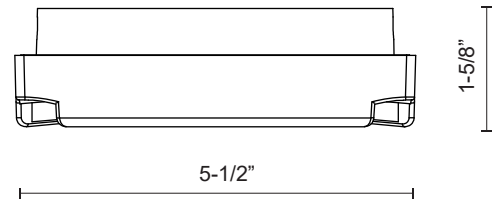

TAC
EW4306
WALL

PROJECT

EW4306-WH
White

EW4306-BK
Black

SPECIFICATION DETAILS

* For custom options, consult factory for details.

Fixture Dimensions	W5-1/2" x H5-1/2" x E1-5/8"
Light Source	AC LED Module
Wattage	12W
Total Lumens	800lm
Delivered Lumens	BK-40lm
Voltage	120V
Color Temperature	3000K
CRI (Ra)	>90
Optional Color Temps	2700K - 5000K Available, Minimum Order Quantities Apply
LED Rated Life	50,000 hours
Dimming	100% - 10%, ELV Dimmer (Not Included)
Diffuser Details	Clear Glass Diffuser
ADA Compliant	Yes
Location	Wet
Warranty	5 Years

DESCRIPTION

X marks the spot. Contrasting foreground and background planar surfaces allow for the light-emitting surfaces to be obscured within the Tac exterior wall fixture. As a graphical and geometric element the lamp amplifies in impact with repetition and pattern. The bold accent is available in simple Black or White powder-coated finishes.