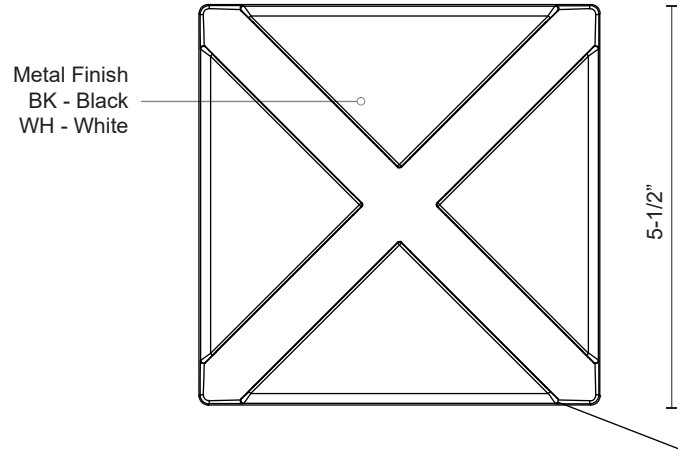

TAC
EW4306
WALL

PROJECT

EW4306-WH
White

EW4306-BK
Black

SPECIFICATION DETAILS

* For custom options, consult factory for details.

Fixture Dimensions	W5-1/2" x H5-1/2" x E1-5/8"
Light Source	AC LED Module
Wattage	12W
Total Lumens	800lm
Delivered Lumens	BK-40lm
Voltage	120V
Color Temperature	3000K
CRI (Ra)	>90
Optional Color Temps	2700K - 5000K Available, Minimum Order Quantities Apply
LED Rated Life	50,000 hours
Dimming	100% - 10%, ELV Dimmer (Not Included)
Diffuser Details	Clear Glass Diffuser
ADA Compliant	Yes
Location	Wet
Warranty	5 Years

DESCRIPTION

X marks the spot. Contrasting foreground and background planar surfaces allow for the light-emitting surfaces to be obscured within the Tac exterior wall fixture. As a graphical and geometric element the lamp amplifies in impact with repetition and pattern. The bold accent is available in simple Black or White powder-coated finishes.