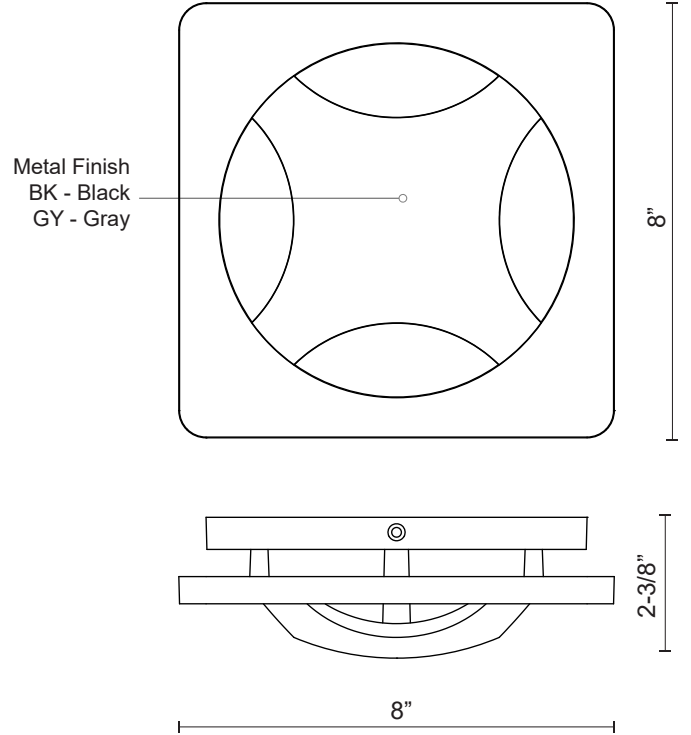

ETNA
EW4208

WALL

PROJECT

EW4208-GY
Grey

EW4208-BK
Black

SPECIFICATION DETAILS

* For custom options, consult factory for details.

Fixture Dimensions	W8" x H8" x E2-3/8"
Light Source	AC LED Module
Wattage	5W
Total Lumens	400lm
Delivered Lumens	BK-70lm
Voltage	120V
Color Temperature	3000K
CRI (Ra)	>90
Optional Color Temps	2700K - 5000K Available, Minimum Order Quantities Apply
LED Rated Life	50,000 hours
Dimming	100% - 10%, ELV Dimmer (Not Included)
ADA Compliant	Yes
Location	Wet
Warranty	5 Years

DESCRIPTION

The Etna exterior wall sconce conceals a LED light source behind the unique curved shape that appears to hover over the illuminated interior. The designer product is a great solution for add safety and brighten a dark environment or simply as a modern element to indoor or outdoor contexts. Available in subtle black and grey powder-coated tones.