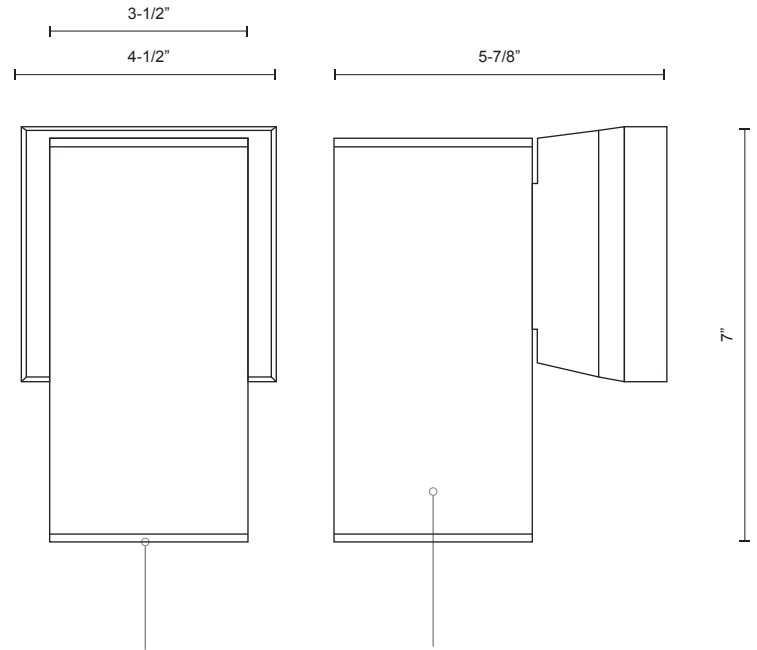

Tempered Glass

Powder Coated Finish
BK - Black
GY - Grey
SV - Silver

*Subject to testing confirmation