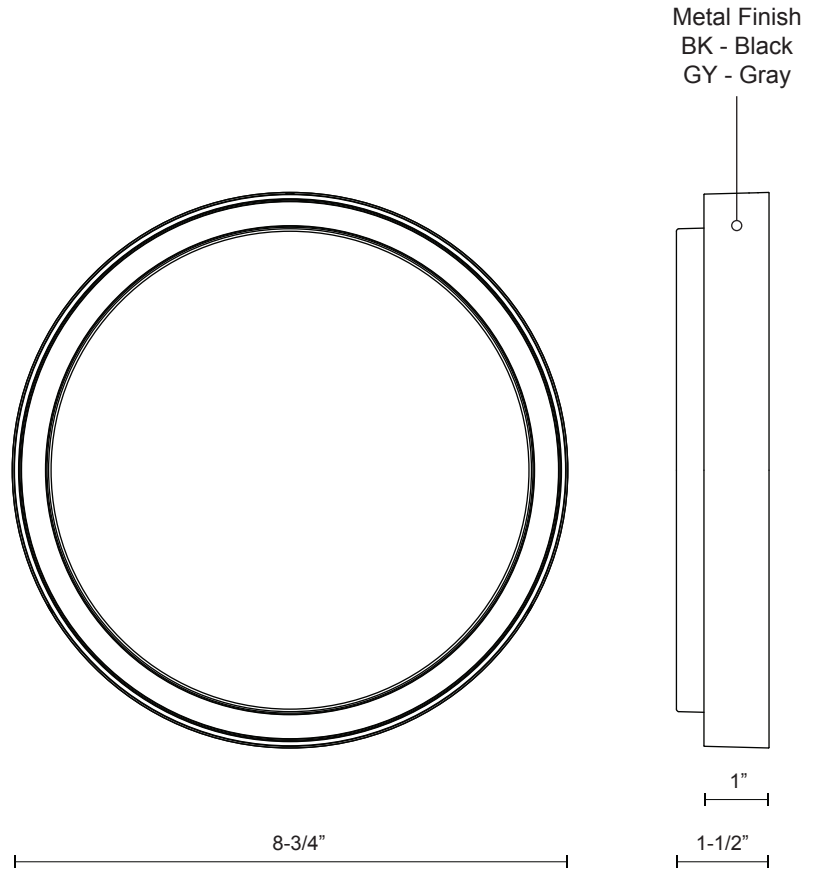

Product Details

High system efficacy. Low total life cycle cost. ETL Listed.
5-years warranty.
Complete warranty terms located at: www.kuzcolighting.com/warranty
Utilizes our LED Driver Light Engine.
LED Driver within canopy.
Outward emitting light.
Rated for exterior use.
Dimmable with ELV dimmer (not included)
Custom options available.

Canopy dimensions:
D: 8-3/4", H: 1"

PROJECT			
DATE	TYPE		

Voltage	Watt	LED Lumens	Delivered Lumens	Finish(es)	Color Temp	3000K
120V	20W*	1500lm*	1200lm*	BK - Black	CRI(Ra)	>90
120V	20W*	1500lm*	1200lm*	GY - Gray	Dimming	100%-10%
					Rated Life	50,000 hours

*Preliminary figures