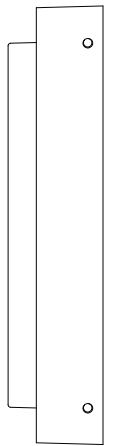

## Exterior Flush Mount

BK - Black

GY - Gray

PROJECT			
DATE			TYPE

Voltage	Watt	LED Lumens	Delivered Lumens	Finish(es)	Color Temp	3000K
120V	19W*	1500lm*	1200lm*	BK - Black	CRI(Ra)	>90
120V	19W*	1500lm*	1200lm*	GY - Gray	Dimming	100%-10%
					Rated Life	50,000 hours

\*Preliminary figures

6-3/4"

1"

1-1/2"

### Product Descriptions

Rectilinear cast aluminum body and frame. Lightly textured powder-coat finish. Square opal polymeric diffuser. Outward emitting light. Rated for exterior use.

Utilizes our LED Driver Light Engine.

LED Driver within canopy.

Dimmable with ELV dimmer (not included)

Custom options available.

Canopy dimensions:

L: 6-3/4"; W: 6-3/4"; H: 1"

Comments: