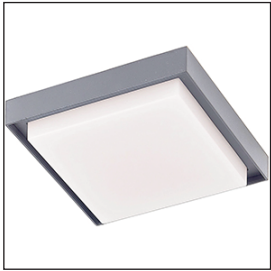

## Exterior Flush Mount

BK - Black

GY - Gray

PROJECT			
DATE			TYPE

Voltage	Watt	LED Lumens	Delivered Lumens	Finish(es)	Color Temp	3000K
120V	19W*	1500lm*	1200lm*	BK - Black	CRI(Ra)	>90
120V	19W*	1500lm*	1200lm*	GY - Gray	Dimming	100%-10%
					Rated Life	50,000 hours

### Product Descriptions

Rectilinear cast aluminum body and frame. Lightly textured powder-coat finish. Square opal polymeric diffuser. Outward emitting light. Rated for exterior use.